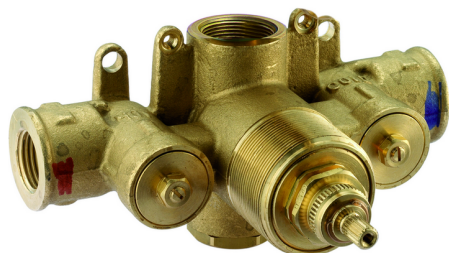

Exposed part for concealed thermo shower valve THERMO_SU007200

MODEL **SU007200**

Exposed part for concealed thermo shower valve, without stop valve, without concealed part, for items ZB007201-ZB007221

AVAILABLE FINISHINGS

-  **21** 21 Chrome
-  **40** 40 Matt Black
-  **2F** 2F Brushed Nickel
-  **2W** 2W Brushed Gold

CHARACTERISTICS

Installation **Concealed**
 Required concealed parts **ZB007221**
ZB007201

Thermostatic

The Huber thermostatic is your personal water manager, helping you to handle, control and save water and energy.

3/4" Concealed thermostatic shower valve CONCEALED_ZB007221

MODEL **ZB007221**

3/4" Concealed thermostatic valve, without
Stopvalve, without trim kit

AVAILABLE FINISHINGS

CHARACTERISTICS

Installation	Concealed
Cartridge Spare Parts	23.51A.HF
HF Thermostatic Valve	
Concealed	1

1/2" Concealed thermostatic shower valve CONCEALED_ZB007201

MODEL **ZB007201**

1/2" Concealed thermostatic shower valve, without Stopvalve, without trim kit

AVAILABLE FINISHINGS

 **04** 04 Without finishing