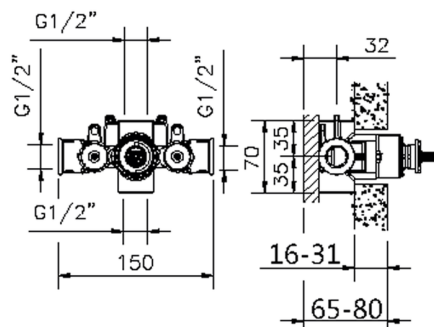

Thermostatic

The Huber thermostatic is your personal water manager, helping you to handle, control and save water and energy.

2024-11-15