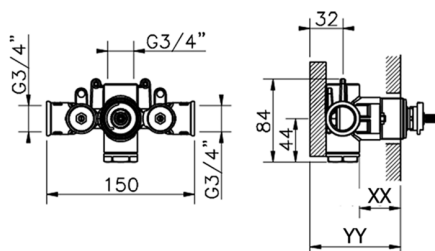

3/4" Concealed thermostatic shower valve CONCEALED_ZB007221

MODEL **ZB007221**

3/4" Concealed thermostatic valve, without
Stopvalve, without trim kit

AVAILABLE FINISHINGS

CHARACTERISTICS

Installation	Concealed
Cartridge Spare Parts	23.51A.HF
HF Thermostatic Valve	
Concealed	1