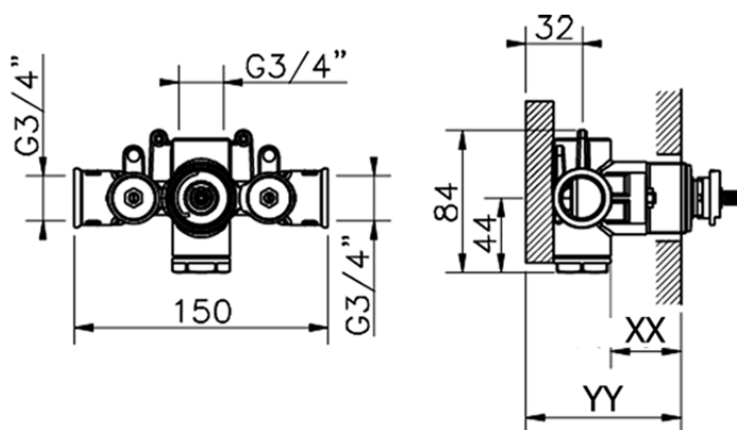

## Exposed part for concealed thermo shower valve THERMO\_SU007200

SU007200

<https://en.huberitalia.com/exposed-part-for-concealed-thermo-shower-valve-thermo-su007200>

## Piastra/Plate/Plaque/Platte/Placa

2-3mm: XX 25-40 YY 76-91

10mm: XX 16-31 YY 65-80

ZB007221

<https://en.huberitalia.com/3-4-concealed-thermostatic-shower-valve-concealed-zb007221>

ZB007201

<https://en.huberitalia.com/1-2-concealed-thermostatic-shower-valve-concealed-zb007201>