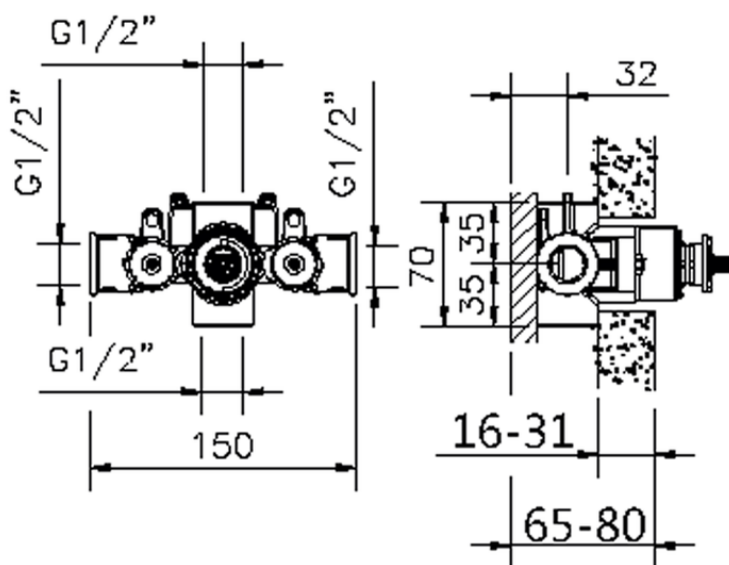

## Exposed part for concealed thermo shower valve THERMO\_SU007200

SU007200

<https://en.huberitalia.com/exposed-part-for-concealed-thermo-shower-valve-thermo-su007200>

## Piastra/Plate/Plaque/Platte/Placa

2-3mm: XX 25-40 YY 76-91

10mm: XX 16-31 YY 65-80

ZB007221

<https://en.huberitalia.com/3-4-concealed-thermostatic-shower-valve-concealed-zb007221>

ZB007201

<https://en.huberitalia.com/1-2-concealed-thermostatic-shower-valve-concealed-zb007201>