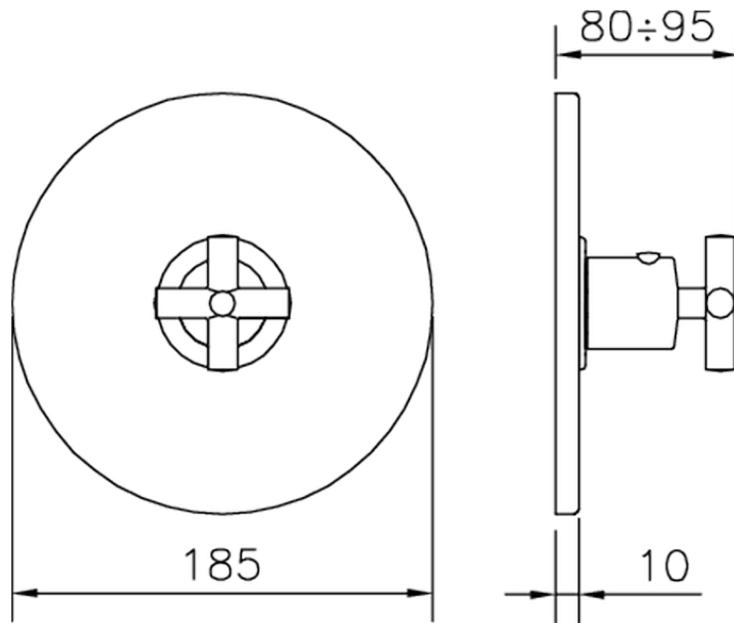

## Exposed part for concealed thermo shower valve THERMO\_SU007200

SU007200

<https://en.huberitalia.com/exposed-part-for-concealed-thermo-shower-valve-thermo-su007200>

## Piastra/Plate/Plaque/Platte/Placa

2-3mm: XX 25-40 YY 76-91

10mm: XX 16-31 YY 65-80

ZB007221

<https://en.huberitalia.com/3-4-concealed-thermostatic-shower-valve-concealed-zb007221>

ZB007201

<https://en.huberitalia.com/1-2-concealed-thermostatic-shower-valve-concealed-zb007201>