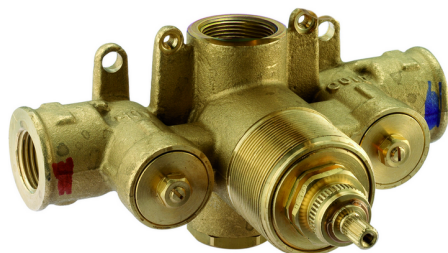

## Exposed part for concealed thermo shower valve THERMO\_SU007200

MODEL **SU007200**

Exposed part for concealed thermo shower valve, without stop valve, without concealed part, for items ZB007201-ZB007221

### CHARACTERISTICS

Installation **Concealed**  
 Required concealed parts **ZB007221**  
**ZB007201**

### Thermostatic

The Huber thermostatic is your personal water manager, helping you to handle, control and save water and energy.

## 3/4" Concealed thermostatic shower valve CONCEALED\_ZB007221

MODEL **ZB007221**

3/4" Concealed thermostatic valve, without  
Stopvalve, without trim kit

AVAILABLE FINISHINGS

CHARACTERISTICS

Installation	<b>Concealed</b>
Cartridge Spare Parts	<b>23.51A.HF</b>
<b>HF Thermostatic Valve</b>	
Concealed	<b>1</b>