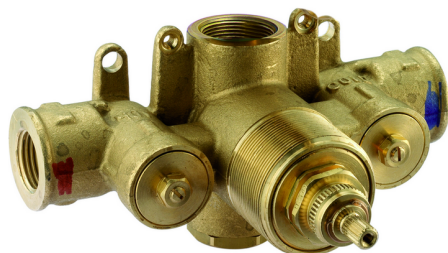

## Exposed part for concealed thermo shower valve THERMO\_SU007200

MODEL **SU007200**

Exposed part for concealed thermo shower valve, without stop valve, without concealed part, for items ZB007201-ZB007221

## 3/4" Concealed thermostatic shower valve CONCEALED\_ZB007221

MODEL **ZB007221**

3/4" Concealed thermostatic valve, without  
Stopvalve, without trim kit

AVAILABLE FINISHINGS

CHARACTERISTICS

Installation	<b>Concealed</b>
Cartridge Spare Parts	<b>23.51A.HF</b>
<b>HF Thermostatic Valve</b>	
Concealed	<b>1</b>

### Thermostatic

The Huber thermostatic is your personal water manager, helping you to handle, control and save water and energy.

**1/2" Concealed thermostatic shower valve CONCEALED\_ZB007201**

MODEL **ZB007201**

1/2" Concealed thermostatic shower valve, without Stopvalve, without trim kit

AVAILABLE FINISHINGS

 **04** 04 Without finishing

CHARACTERISTICS

Installation	<b>Concealed</b>
Cartridge Spare Parts	<b>24.04A.PP</b>
<b>8x20 Plus P Thermostatic Valve</b>	
Concealed	<b>1</b>