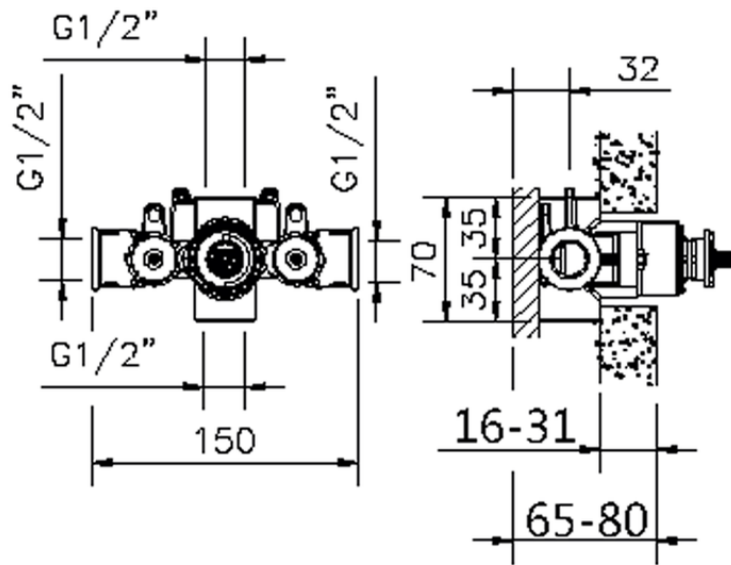

Exposed part for concealed thermo shower valve THERMO_SU007200

SU007200

<https://en.huberitalia.com/exposed-part-for-concealed-thermo-shower-valve-thermo-su007200>

Piastra/Plate/Plaque/Platte/Placa

2-3mm: XX 25-40 YY 76-91

10mm: XX 16-31 YY 65-80

ZB007221

<https://en.huberitalia.com/3-4-concealed-thermostatic-shower-valve-concealed-zb007221>

ZB007201

<https://en.huberitalia.com/1-2-concealed-thermostatic-shower-valve-concealed-zb007201>