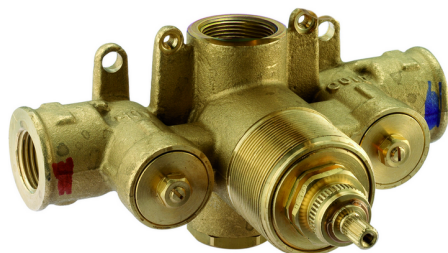

Exposed part for concealed thermo shower valve THERMO_SU007200

MODEL **SU007200**

Exposed part for concealed thermo shower valve, without stop valve, without concealed part, for items ZB007201-ZB007221

AVAILABLE FINISHINGS

-  **21** 21 Chrome
-  **40** 40 Matt Black
-  **2F** 2F Brushed Nickel
-  **2W** 2W Brushed Gold

CHARACTERISTICS

Installation **Concealed**
 Required concealed parts **ZB007221**
ZB007201

Thermostatic

The Huber thermostatic is your personal water manager, helping you to handle, control and save water and energy.

3/4" Concealed thermostatic shower valve CONCEALED_ZB007221

MODEL **ZB007221**

3/4" Concealed thermostatic valve, without
Stopvalve, without trim kit

AVAILABLE FINISHINGS

CHARACTERISTICS

Installation	Concealed
Cartridge Spare Parts	23.51A.HF
HF Thermostatic Valve	
Concealed	1

1/2" Concealed thermostatic shower valve CONCEALED_ZB007201

MODEL **ZB007201**

1/2" Concealed thermostatic shower valve, without Stopvalve, without trim kit

AVAILABLE FINISHINGS

 **04** 04 Without finishing