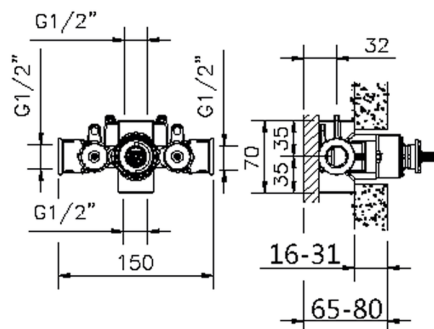

Thermostatic

The Huber thermostatic is your personal water manager, helping you to handle, control and save water and energy.

2024-11-15