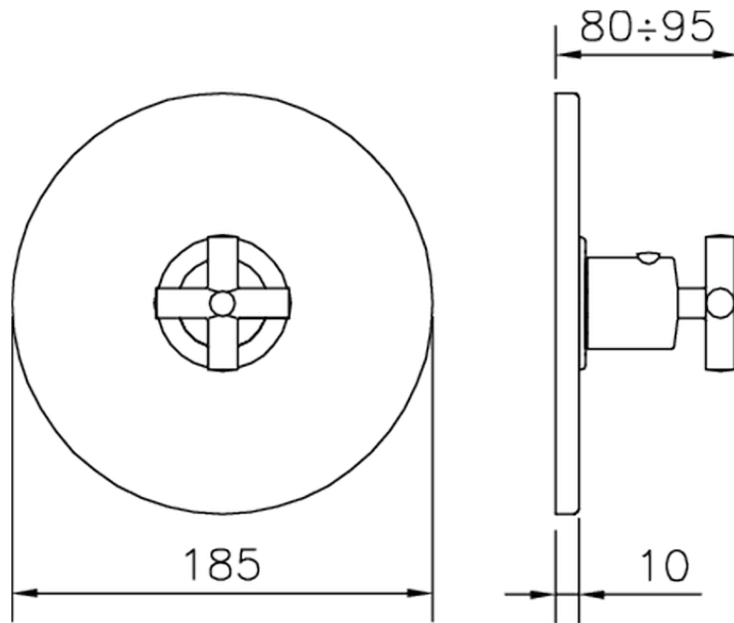

Exposed part for concealed thermo shower valve THERMO_SU007200

SU007200

<https://en.huberitalia.com/exposed-part-for-concealed-thermo-shower-valve-thermo-su007200>

Piastra/Plate/Plaque/Platte/Placa

2-3mm: XX 25-40 YY 76-91

10mm: XX 16-31 YY 65-80

ZB007221

<https://en.huberitalia.com/3-4-concealed-thermostatic-shower-valve-concealed-zb007221>

ZB007201

<https://en.huberitalia.com/1-2-concealed-thermostatic-shower-valve-concealed-zb007201>