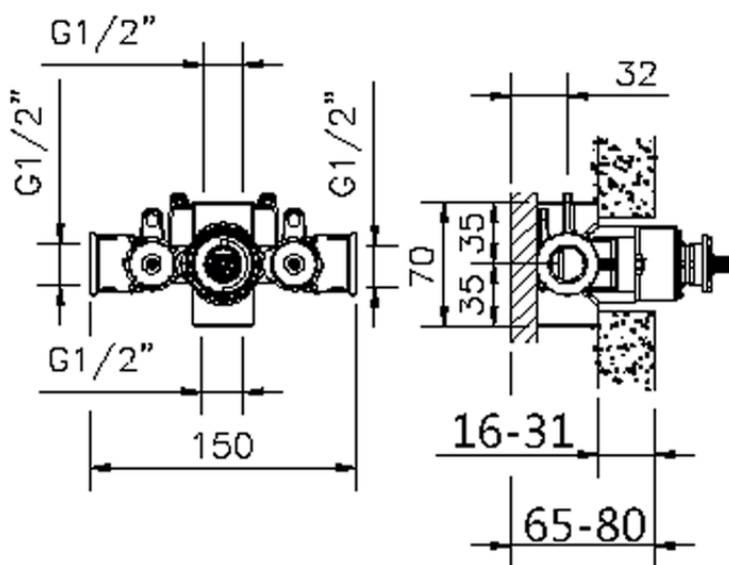

Exposed part for concealed thermo shower valve THERMO_SU007200

SU007200

<https://en.huberitalia.com/exposed-part-for-concealed-thermo-shower-valve-thermo-su007200>

Piastra/Plate/Plaque/Platte/Placa

2-3mm: XX 25-40 YY 76-91

10mm: XX 16-31 YY 65-80

ZB007221

<https://en.huberitalia.com/3-4-concealed-thermostatic-shower-valve-concealed-zb007221>

ZB007201

<https://en.huberitalia.com/1-2-concealed-thermostatic-shower-valve-concealed-zb007201>