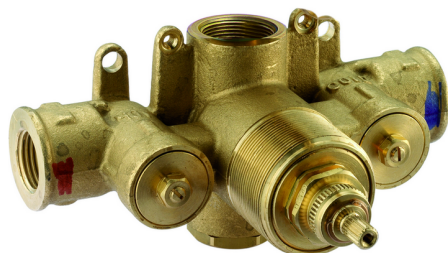

## Exposed part for concealed thermo shower valve THERMO\_SU007200

MODEL **SU007200**

Exposed part for concealed thermo shower valve, without stop valve, without concealed part, for items ZB007201-ZB007221

## 3/4" Concealed thermostatic shower valve CONCEALED\_ZB007221

MODEL **ZB007221**

3/4" Concealed thermostatic valve, without Stopvalve, without trim kit

AVAILABLE FINISHINGS

CHARACTERISTICS

Installation	<b>Concealed</b>
Cartridge Spare Parts	<b>23.51A.HF</b>
<b>HF Thermostatic Valve</b>	
Concealed	<b>1</b>

### Thermostatic

The Huber thermostatic is your personal water manager, helping you to handle, control and save water and energy.

**1/2" Concealed thermostatic shower valve CONCEALED\_ZB007201**

MODEL **ZB007201**

1/2" Concealed thermostatic shower valve, without Stopvalve, without trim kit

AVAILABLE FINISHINGS

 **04** 04 Without finishing

CHARACTERISTICS

Installation	<b>Concealed</b>
Cartridge Spare Parts	<b>24.04A.PP</b>
<b>8x20 Plus P Thermostatic Valve</b>	
Concealed	<b>1</b>