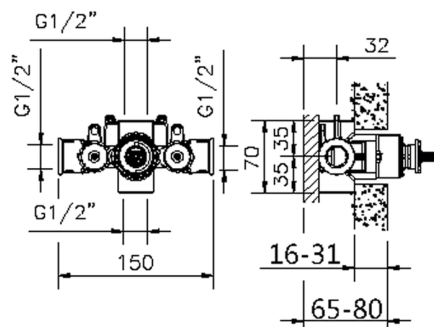

Piastra/Plate/Plaque/Platte/Placa  
 2-3mm: XX 25-40 YY 76-91  
 10mm: XX 16-31 YY 65-80

1/2" Concealed thermostatic shower valve, without Stopvalve, without trim kit

AVAILABLE FINISHINGS

 **04** 04 Without finishing

CHARACTERISTICS

Installation	<b>Concealed</b>
Cartridge Spare Parts	<b>24.04A.PP</b>
<b>8x20 Plus P Thermostatic Valve</b>	
Concealed	<b>1</b>