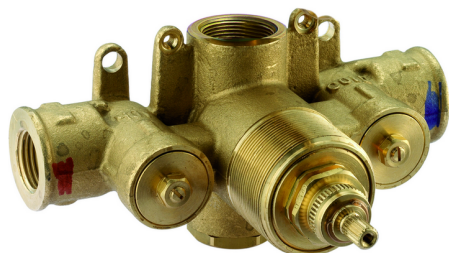

## Exposed part for concealed thermo shower valve THERMO\_SU007200

MODEL **SU007200**

Exposed part for concealed thermo shower valve, without stop valve, without concealed part, for items ZB007201-ZB007221

### CHARACTERISTICS

Installation **Concealed**  
 Required concealed parts **ZB007221**  
**ZB007201**

### Thermostatic

The Huber thermostatic is your personal water manager, helping you to handle, control and save water and energy.

## 3/4" Concealed thermostatic shower valve CONCEALED\_ZB007221

MODEL **ZB007221**

3/4" Concealed thermostatic valve, without Stopvalve, without trim kit

AVAILABLE FINISHINGS

CHARACTERISTICS

Installation	<b>Concealed</b>
Cartridge Spare Parts	<b>23.51A.HF</b>
<b>HF Thermostatic Valve</b>	
Concealed	<b>1</b>