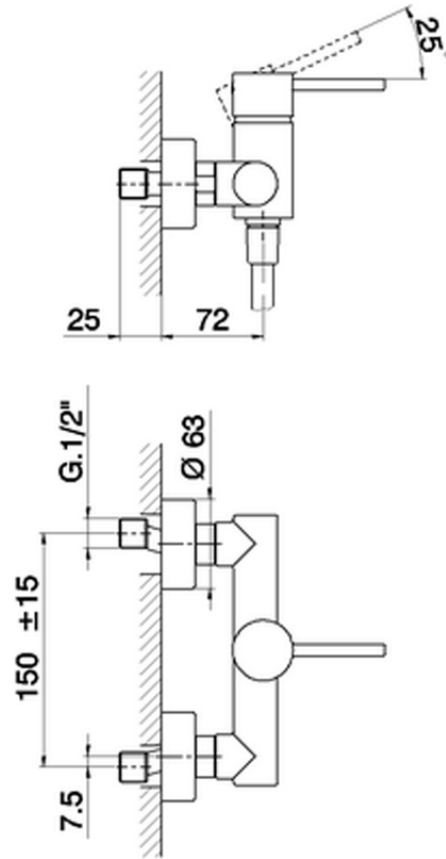

Single lever shower mixer TRATTO EVO_TV000440

TV000440

<https://en.huberitalia.com/single-lever-shower-mixer-tratto-evo-tv000440>

2024-12-18