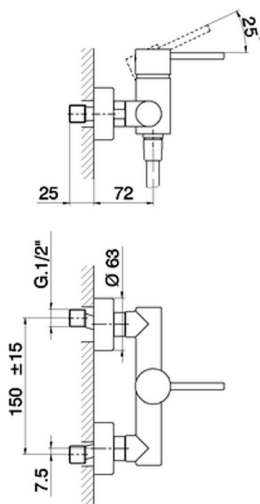

Single lever shower mixer TRATTO EVO_TV000440

MODEL **TV000440**

Single lever shower mixer, without shower set, 1/2" M flexible connection

AVAILABLE FINISHINGS

CHARACTERISTICS

Cartridge Spare Parts **ZZ95409000**

35 mm Cartridge

2024-12-18