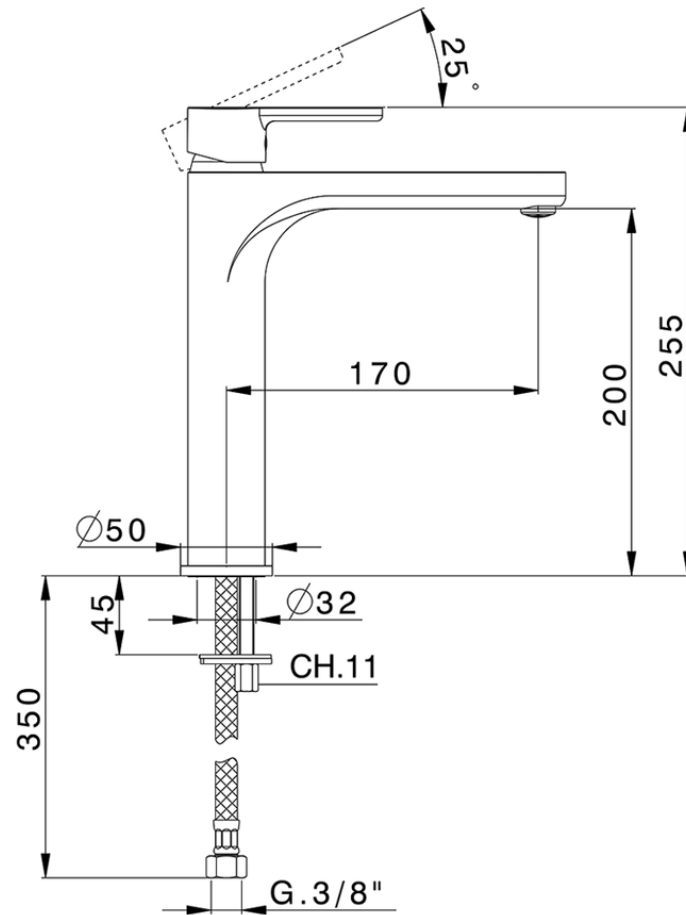

S.L. washbasin mixer- tall version - EnergySave H2_H2003545

H2003545

<https://en.huberitalia.com/s-l-washbasin-mixer-tall-version-energysave-h2-h2003545>

2026-06-13