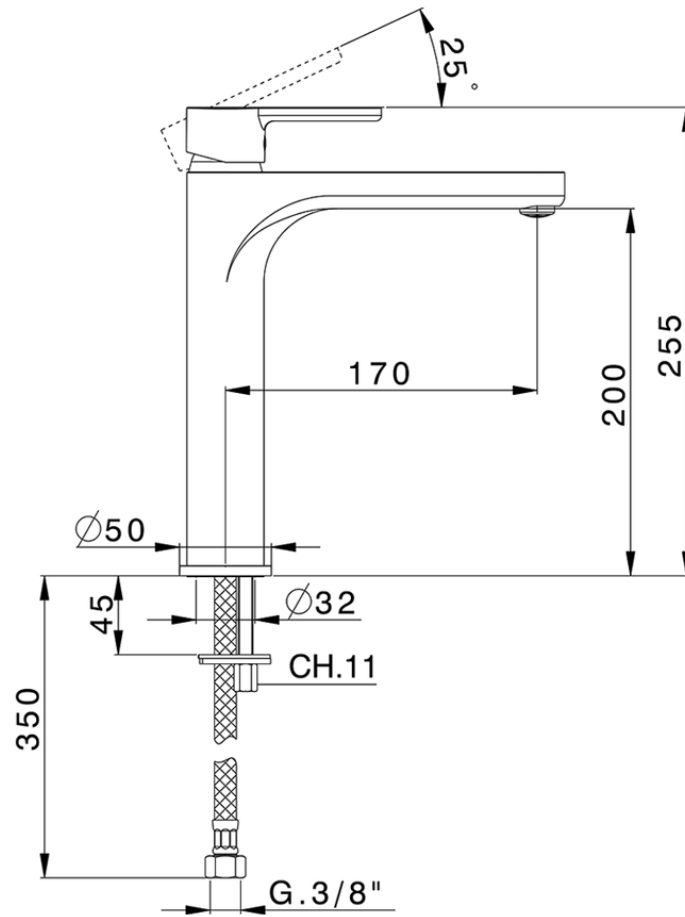

S.L. washbasin mixer- tall version - EnergySave H2_H2003545

H2003545

<https://en.huberitalia.com/s-l-washbasin-mixer-tall-version-energysave-h2-h2003545>

2026-03-18