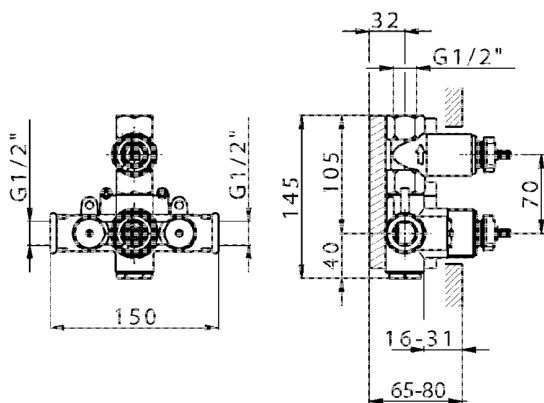

1-outlet Concealed thermostatic shower valve **CONCEALED_ZB007281**

MODEL **ZB007281**

1-outlet Concealed thermostatic shower valve, Stopvalve with 1/2" outlet, without trim kit

AVAILABLE FINISHINGS

 **04** 04 Without finishing

CHARACTERISTICS

Installation	Concealed
Cartridge Spare Parts	24.04A.PP
8x20 Plus P Thermostatic Valve	
Concealed	1

Thermostatic

The Huber thermostatic is your personal water manager, helping you to handle, control and save water and energy.

1-outlet Concealed thermostatic shower valve CONCEALED_ZB007281

ZB007281

<https://en.huberitalia.com/1-outlet-concealed-thermostatic-shower-valve-concealed-zb007281>

2026-06-27