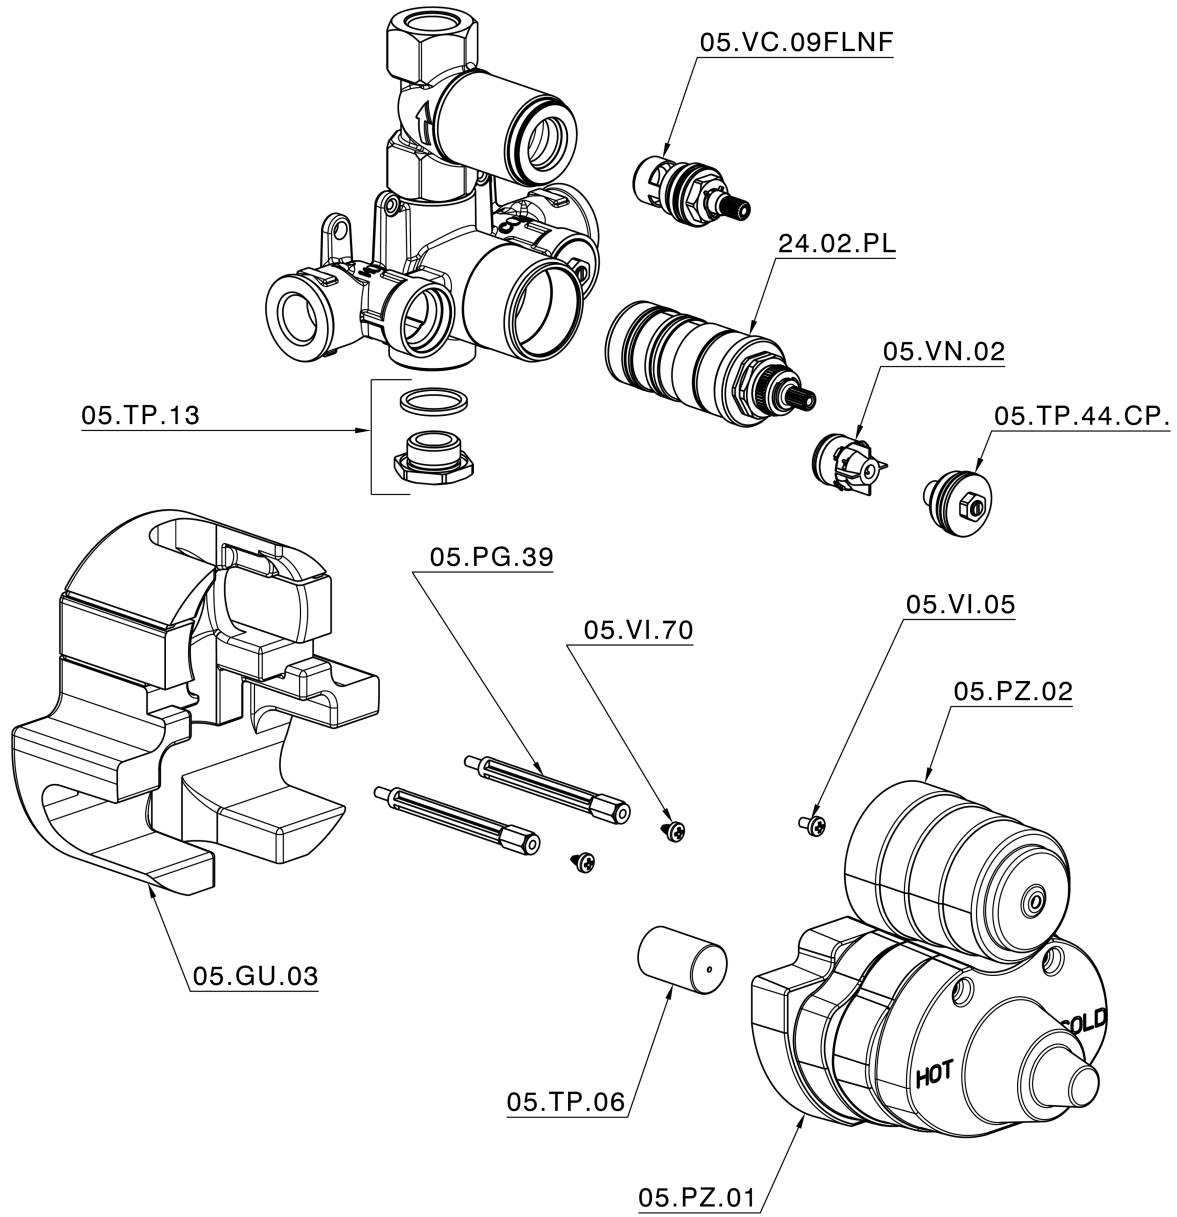

1-outlet Concealed thermostatic shower valve **CONCEALED_ZB007281**

MODEL **ZB007281**

1-outlet Concealed thermostatic shower valve, Stopvalve with 1/2" outlet, without trim kit

AVAILABLE FINISHINGS

 **04** 04 Without finishing

CHARACTERISTICS

Installation	Concealed
Cartridge Spare Parts	24.04A.PP
8x20 Plus P Thermostatic Valve	
Concealed	1

Thermostatic

The Huber thermostatic is your personal water manager, helping you to handle, control and save water and energy.

1-outlet Concealed thermostatic shower valve CONCEALED_ZB007281

ZB007281

<https://en.huberitalia.com/1-outlet-concealed-thermostatic-shower-valve-concealed-zb007281>

2026-06-27