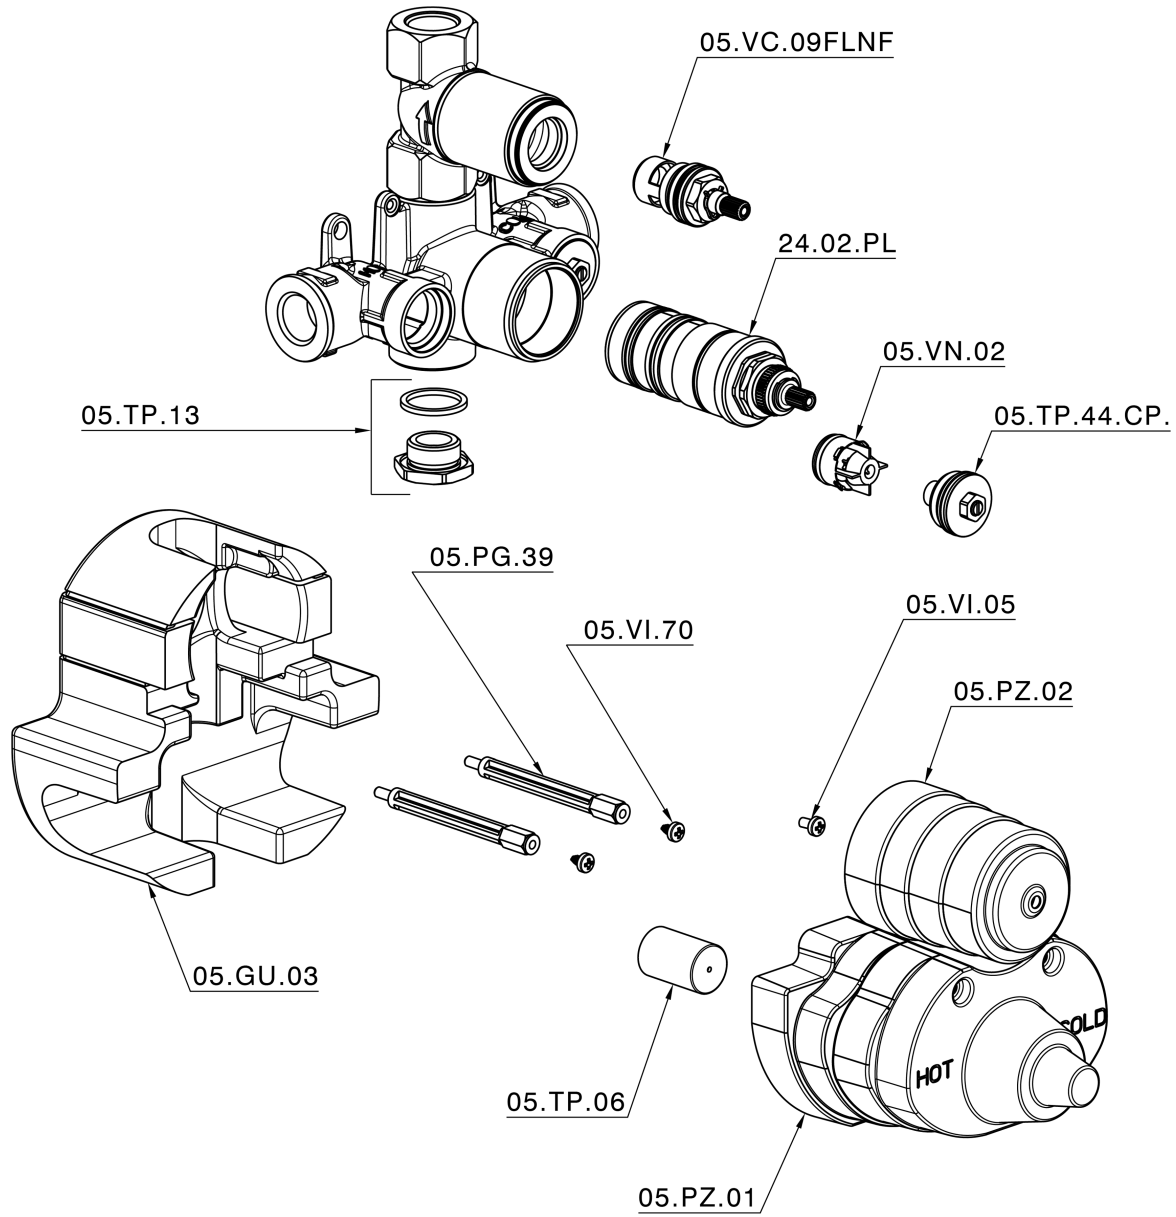

1-outlet Concealed thermostatic shower valve **CONCEALED_ZB007281**

MODEL **ZB007281**

1-outlet Concealed thermostatic shower valve, Stopvalve with 1/2" outlet, without trim kit

AVAILABLE FINISHINGS

04 04 Without finishing

CHARACTERISTICS

Installation **Concealed**

Cartridge Spare Parts **24.04A.PP**

8x20 Plus P Thermostatic Valve

Concealed **1**

Thermostatic

The Huber thermostatic is your personal water manager, helping you to handle, control and save water and energy.

1-outlet Concealed thermostatic shower valve CONCEALED_ZB007281

ZB007281

<https://en.huberitalia.com/1-outlet-concealed-thermostatic-shower-valve-concealed-zb007281>

2026-06-26