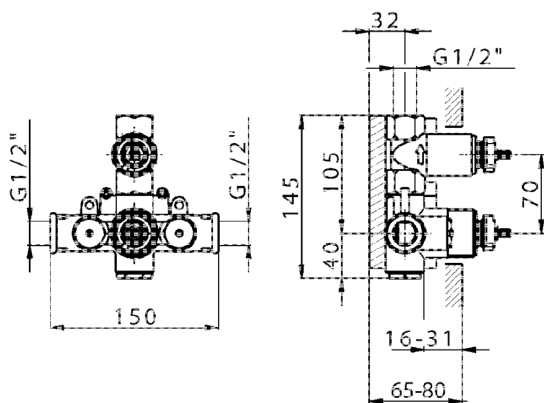

1-outlet Concealed thermostatic shower valve **CONCEALED_ZB007281**

MODEL **ZB007281**

1-outlet Concealed thermostatic shower valve, Stopvalve with 1/2" outlet, without trim kit

AVAILABLE FINISHINGS

04 04 Without finishing

CHARACTERISTICS

Installation **Concealed**

Cartridge Spare Parts **24.04A.PP**

8x20 Plus P Thermostatic Valve

Concealed **1**

Thermostatic

The Huber thermostatic is your personal water manager, helping you to handle, control and save water and energy.

1-outlet Concealed thermostatic shower valve CONCEALED_ZB007281

ZB007281

<https://en.huberitalia.com/1-outlet-concealed-thermostatic-shower-valve-concealed-zb007281>

2026-06-26