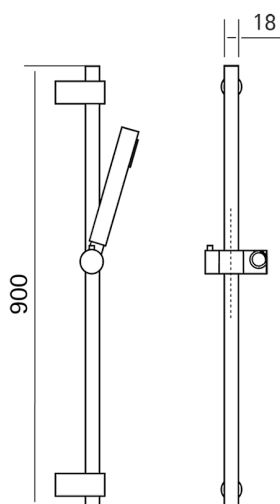

Lynox showerset LYNOX_SS010620

MODEL **SS010620**

Lynox showerset, 90 cm sliding rail bar with sliding bracket, D.22 mm INOX minimalistic one spray handshower, 150 cm stainless steel flexible hose, Inox AISI 316L

AVAILABLE FINISHINGS

D1 D1 Brushed Inox

CHARACTERISTICS

2024-11-23