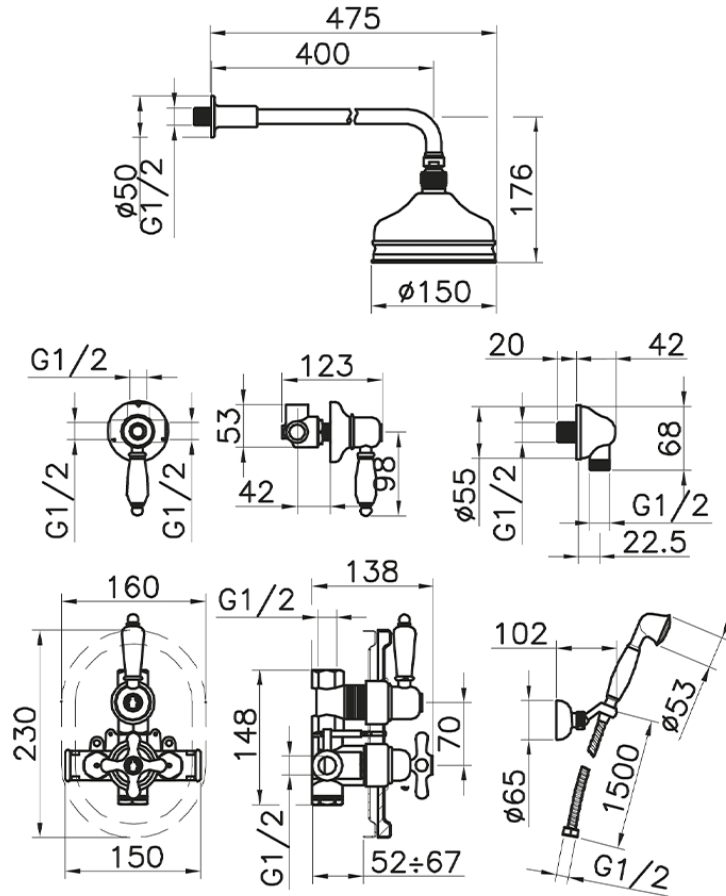

Concealed thermostatic shower mixer CROISETTE_913.CS01H.

913.CS01H.

<https://en.huberitalia.com/concealed-thermostatic-shower-mixer-croisette-913-cs01h>

2026-04-06