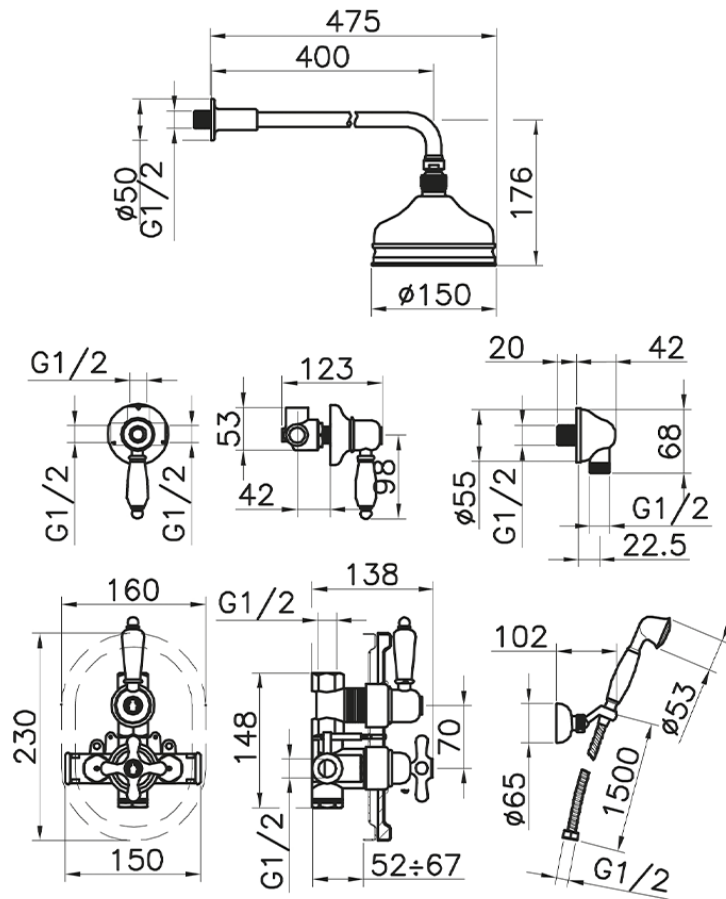

Concealed thermostatic shower mixer CROISSETTE_913.CS01H.

913.CS01H.

<https://en.huberitalia.com/concealed-thermostatic-shower-mixer-croisette-913-cs01h>

2026-06-13