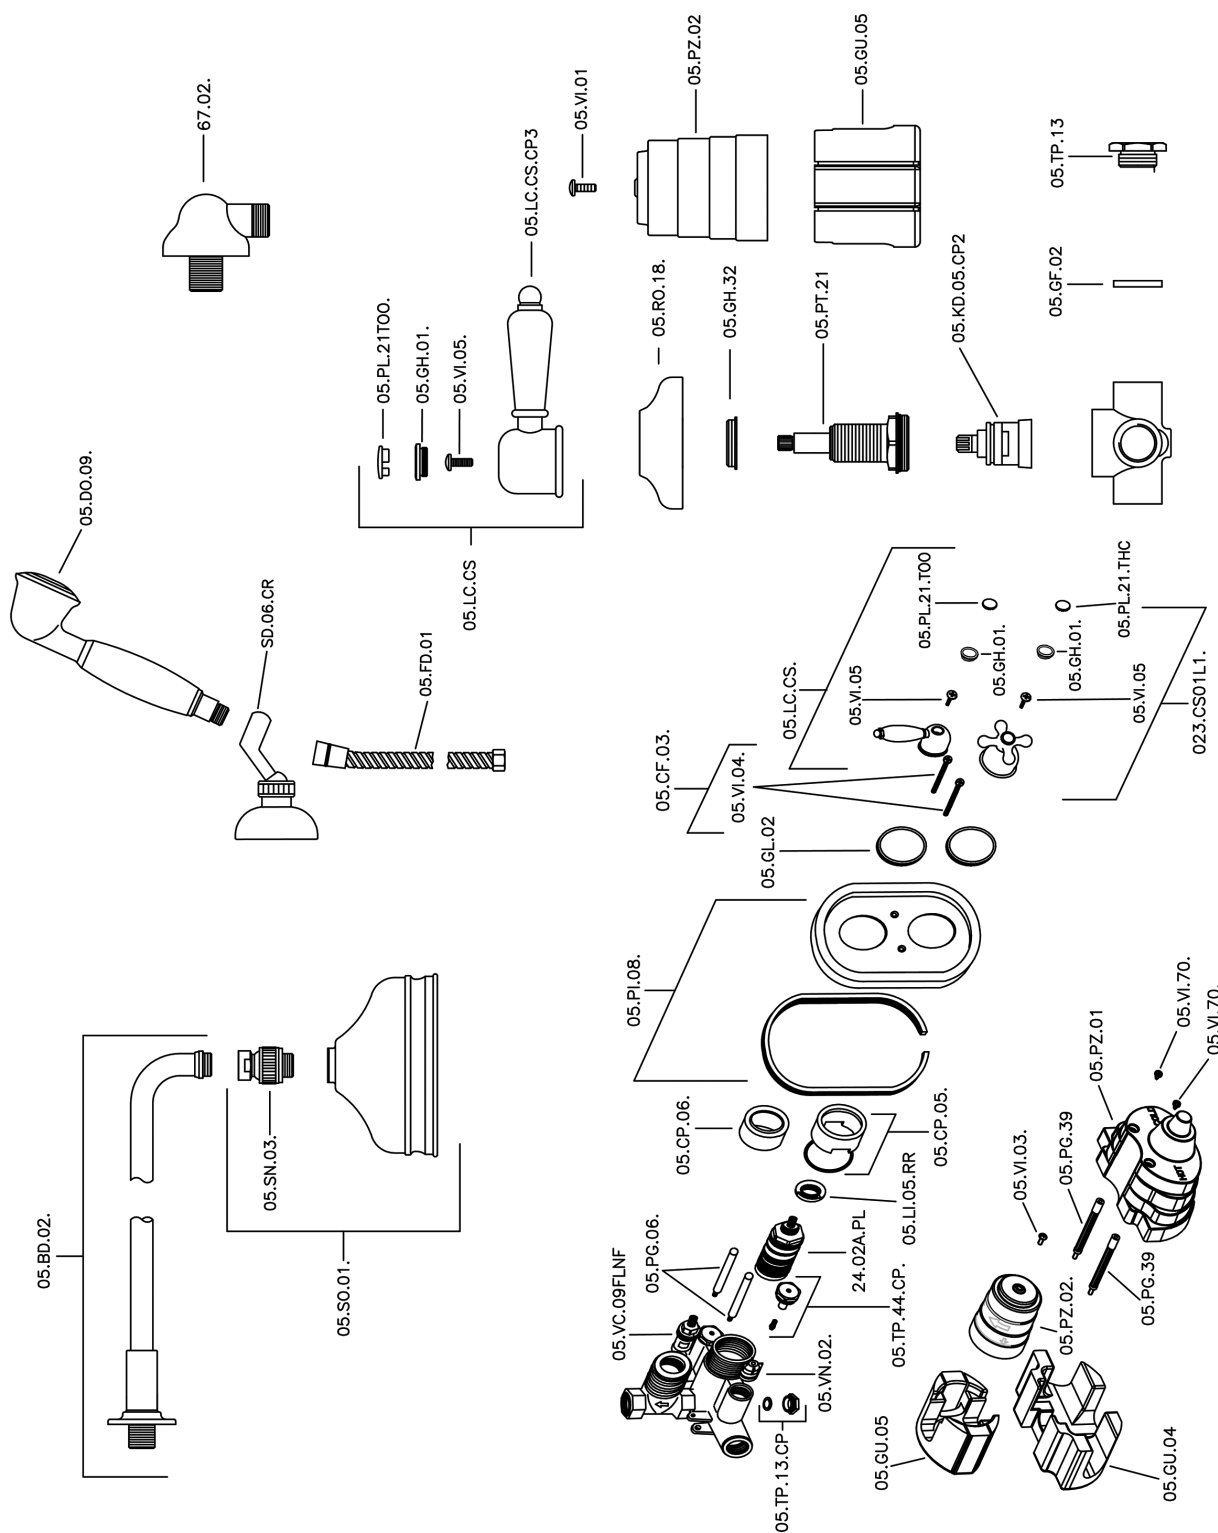

Concealed thermostatic shower mixer CROISSETTE_913.CS01H.

913.CS01H.

<https://en.huberitalia.com/concealed-thermostatic-shower-mixer-croisette-913-cs01h>

2026-05-15