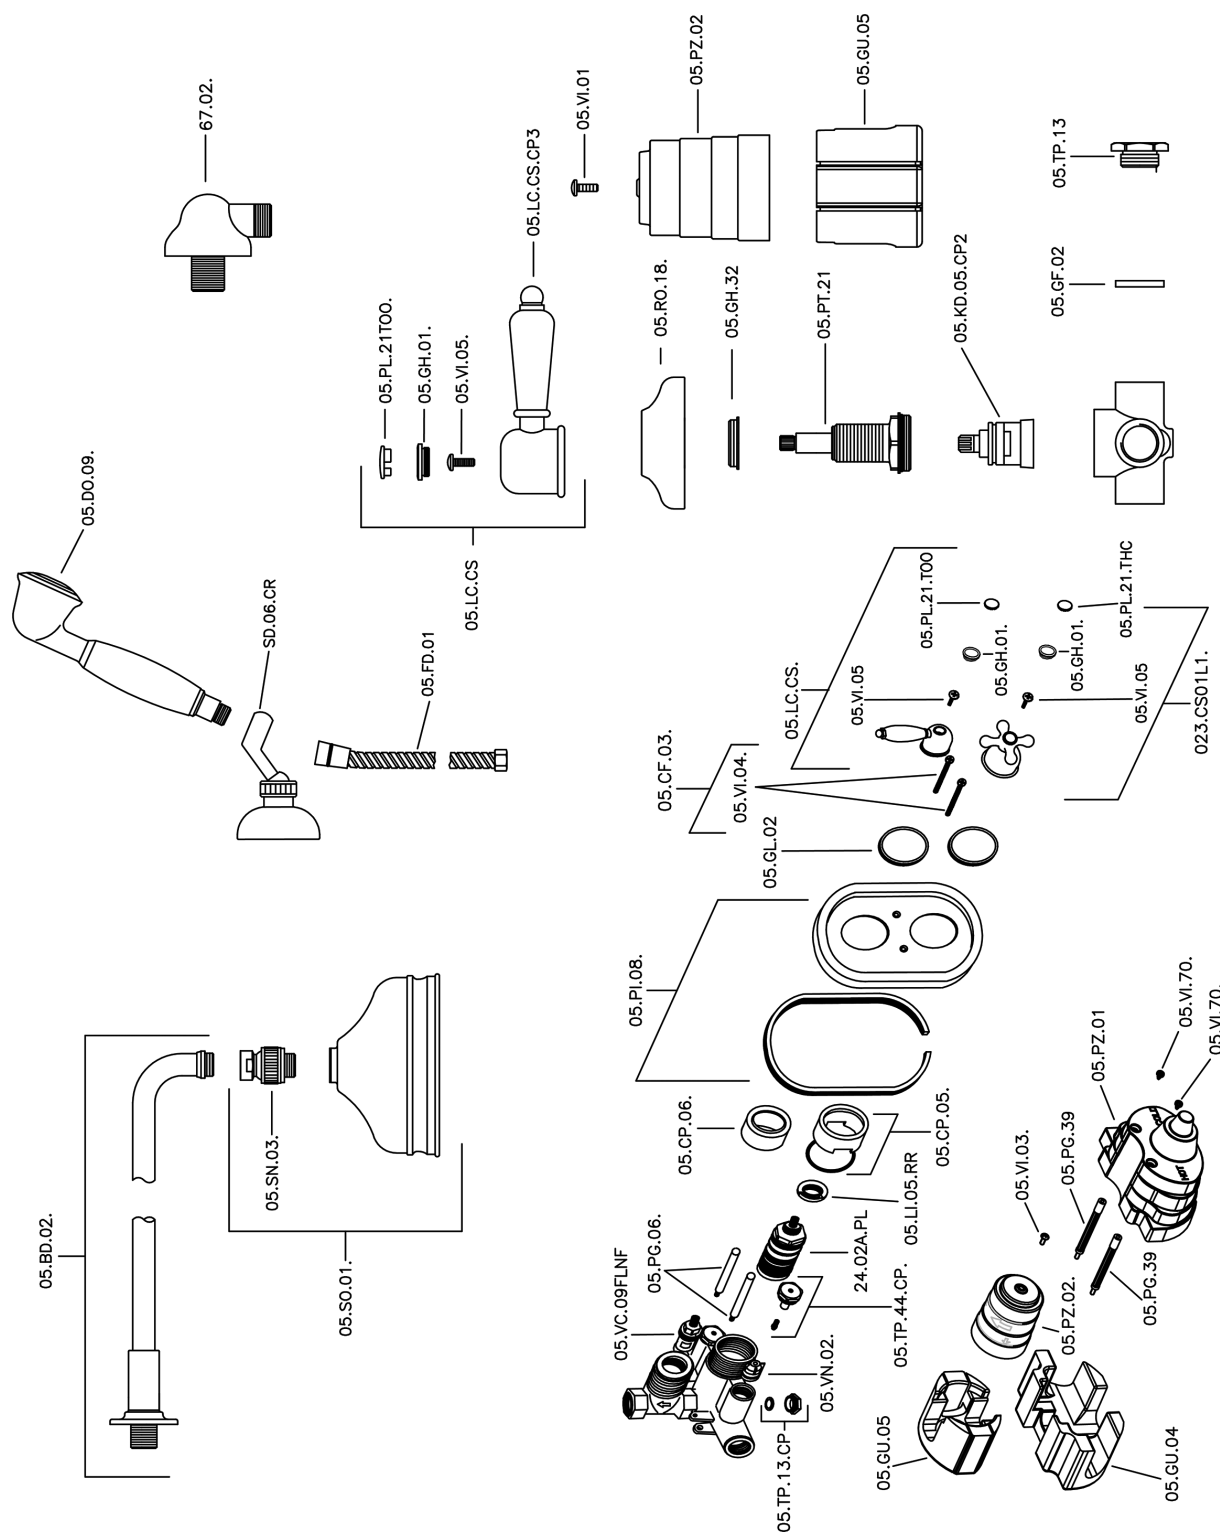

Concealed thermostatic shower mixer CROISSETTE_913.CS01H.

913.CS01H.

<https://en.huberitalia.com/concealed-thermostatic-shower-mixer-croisette-913-cs01h>

2026-04-08