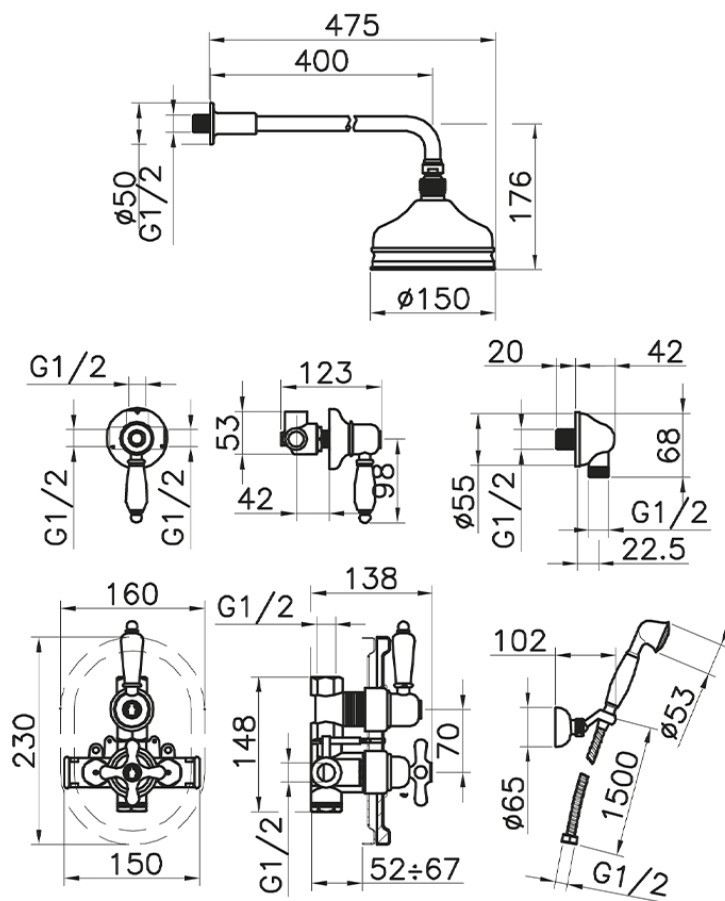

Concealed thermostatic shower mixer CROISETTE_913.CS01H.

913.CS01H.

<https://en.huberitalia.com/concealed-thermostatic-shower-mixer-croisette-913-cs01h>

2026-06-06