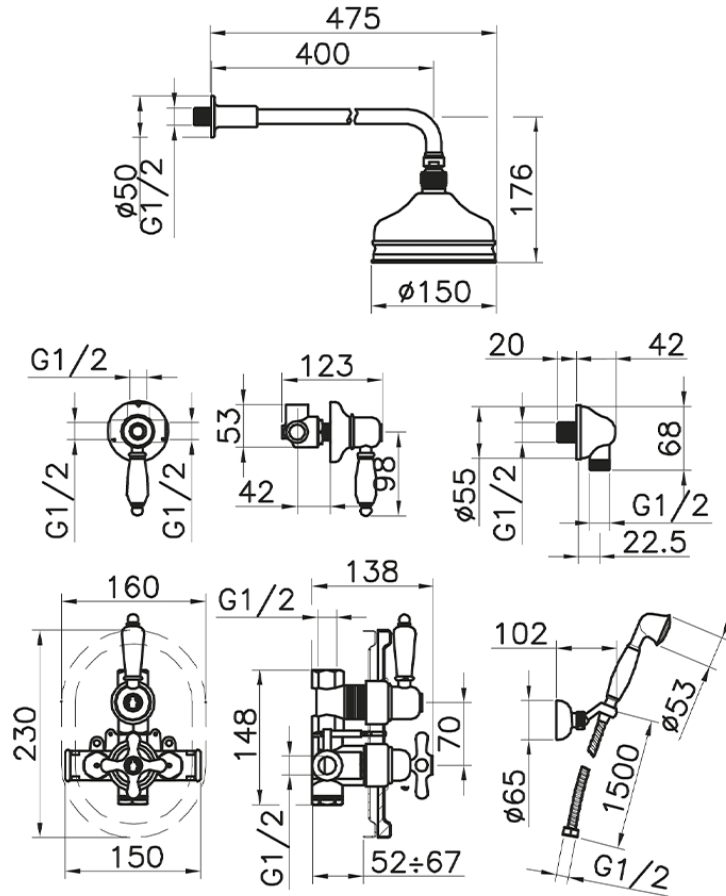

Concealed thermostatic shower mixer CROISETTE_913.CS01H.

913.CS01H.

<https://en.huberitalia.com/concealed-thermostatic-shower-mixer-croisette-913-cs01h>

2026-06-10