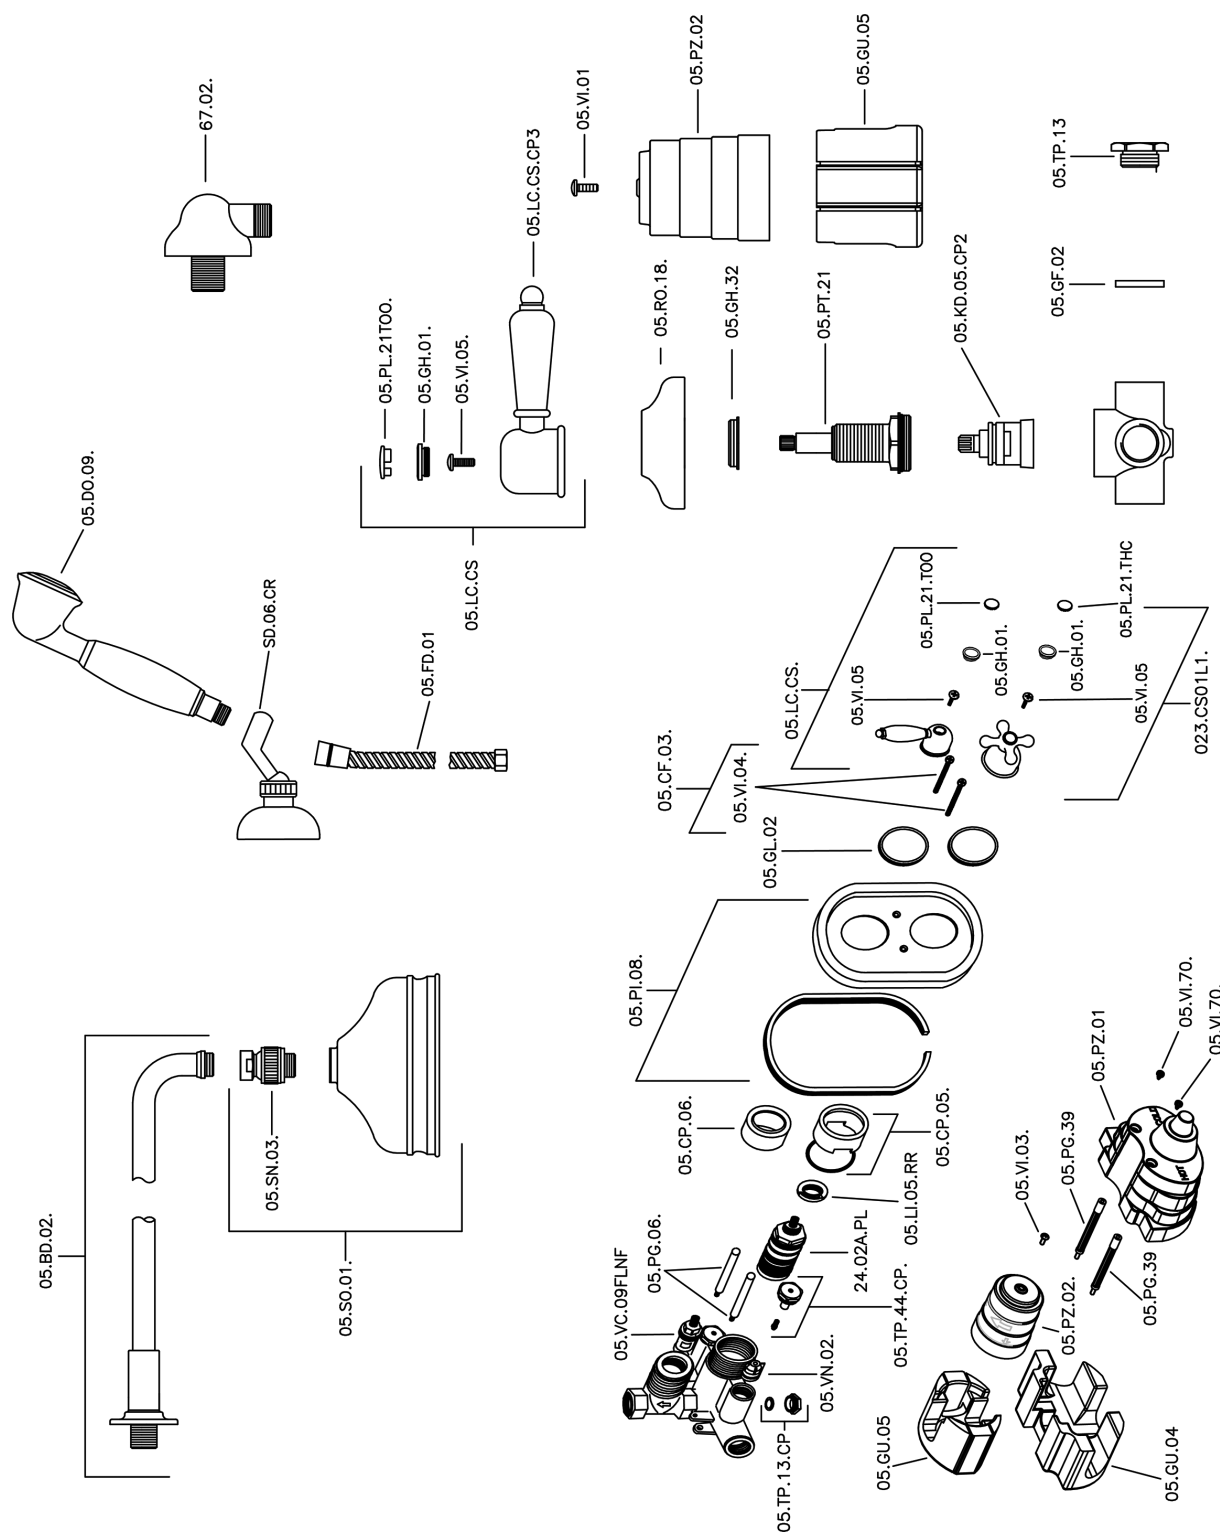

Concealed thermostatic shower mixer CROISSETTE_913.CS01H.

913.CS01H.

<https://en.huberitalia.com/concealed-thermostatic-shower-mixer-croisette-913-cs01h>

2026-04-06