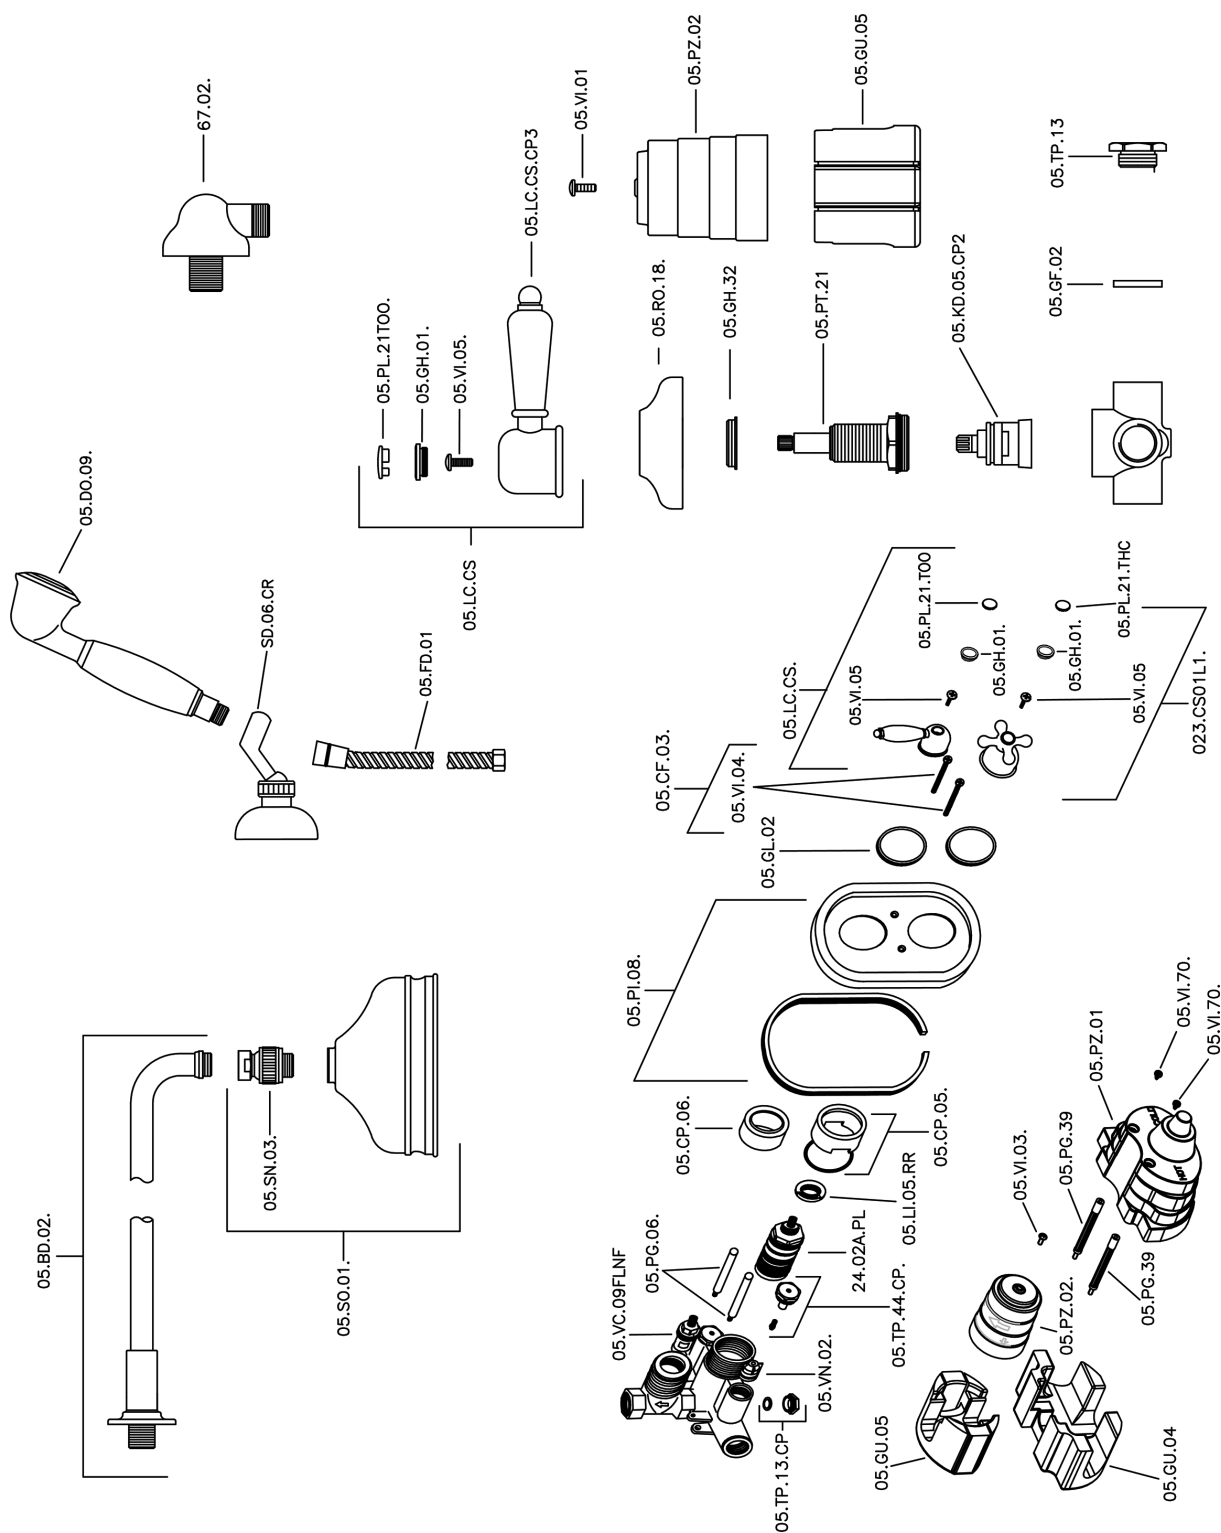

Concealed thermostatic shower mixer CROISSETTE_913.CS01H.

913.CS01H.

<https://en.huberitalia.com/concealed-thermostatic-shower-mixer-croisette-913-cs01h>

2026-06-27