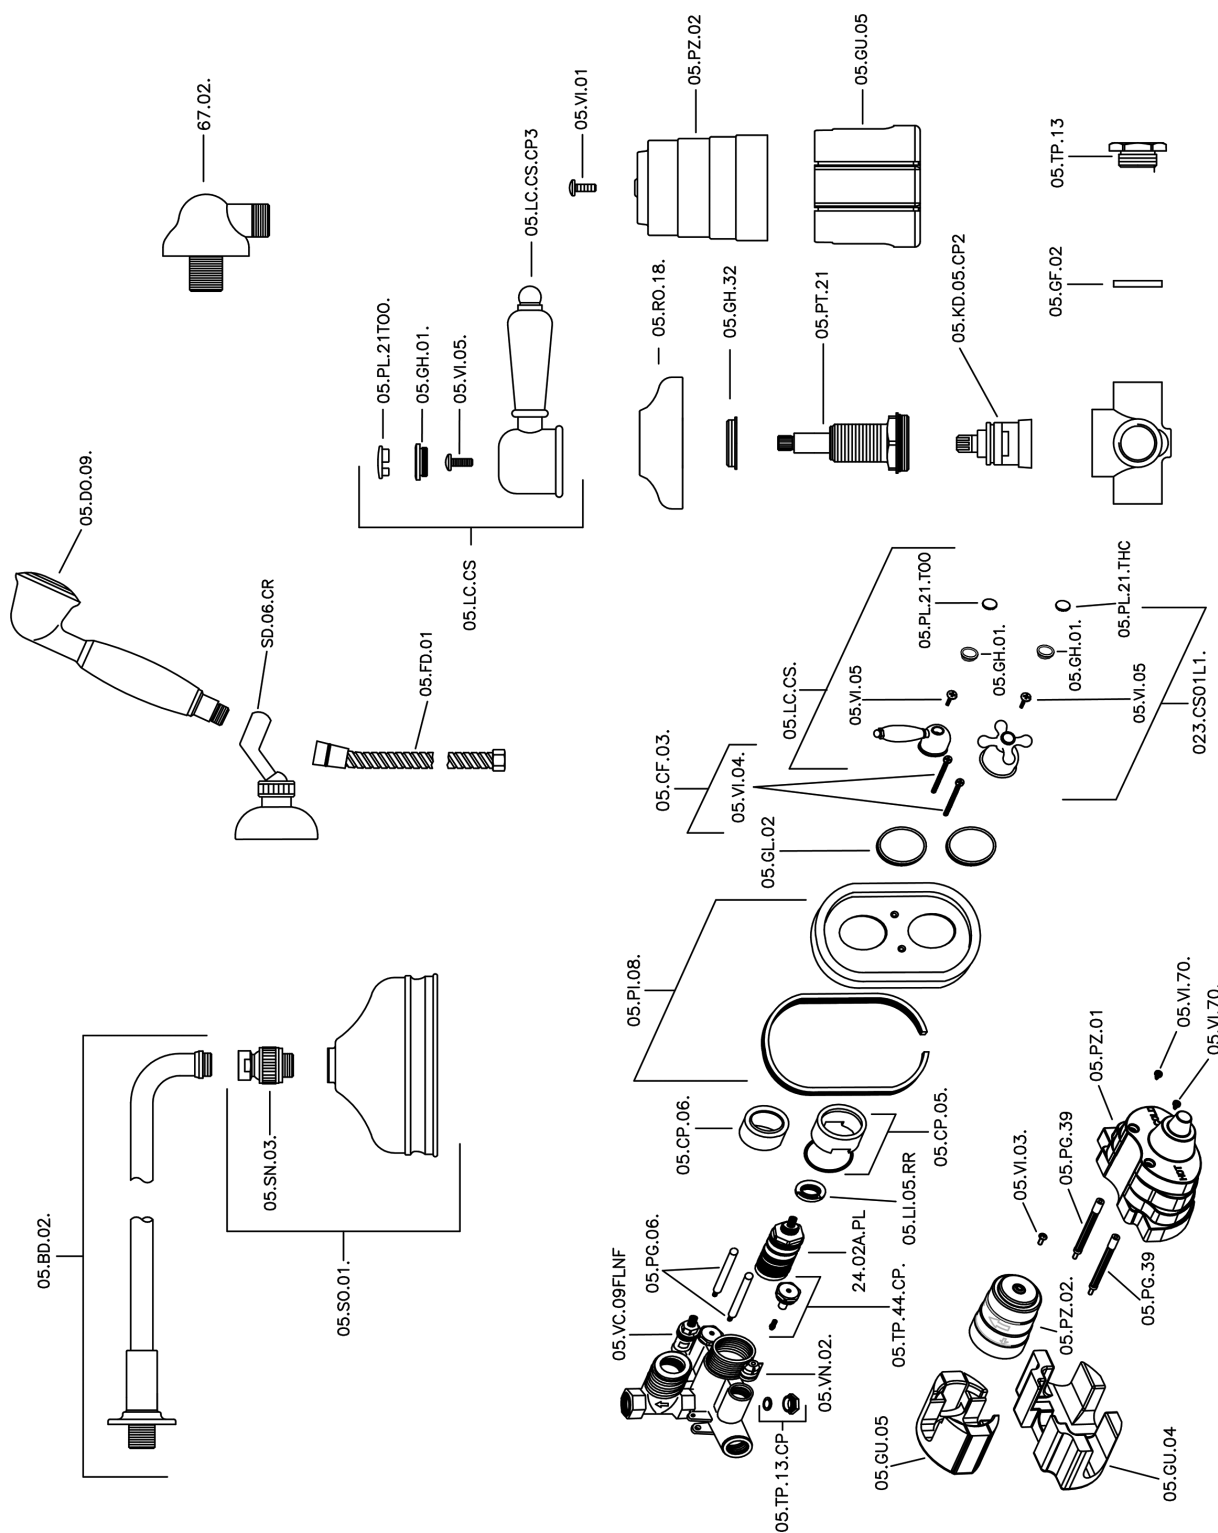

Concealed thermostatic shower mixer CROISSETTE_913.CS01H.

913.CS01H.

<https://en.huberitalia.com/concealed-thermostatic-shower-mixer-croisette-913-cs01h>

2026-06-26