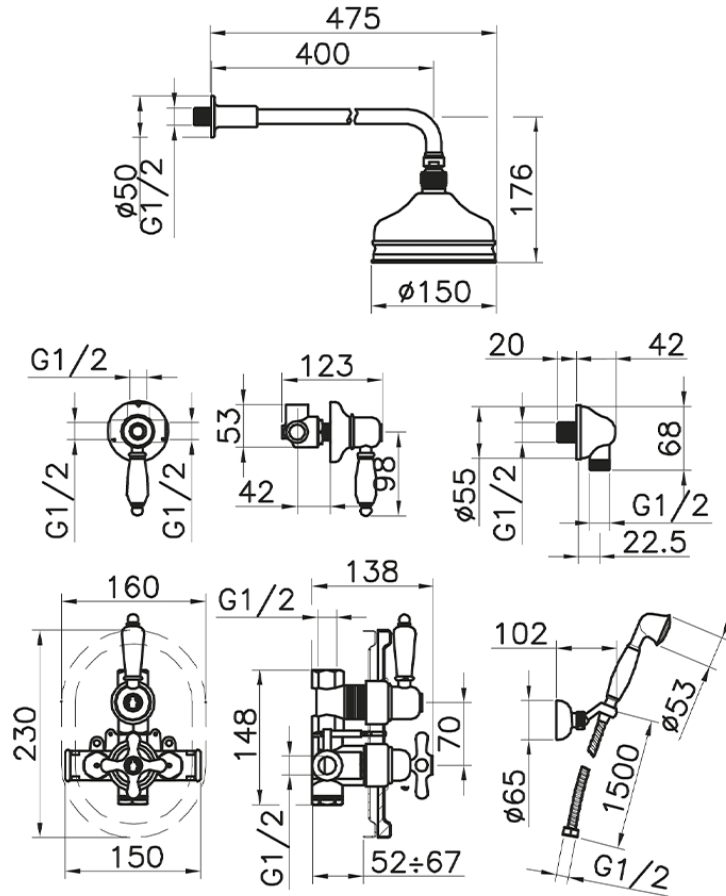

## Concealed thermostatic shower mixer CROISETTE\_913.CS01H.

913.CS01H.

<https://en.huberitalia.com/concealed-thermostatic-shower-mixer-croisette-913-cs01h>

2026-05-15