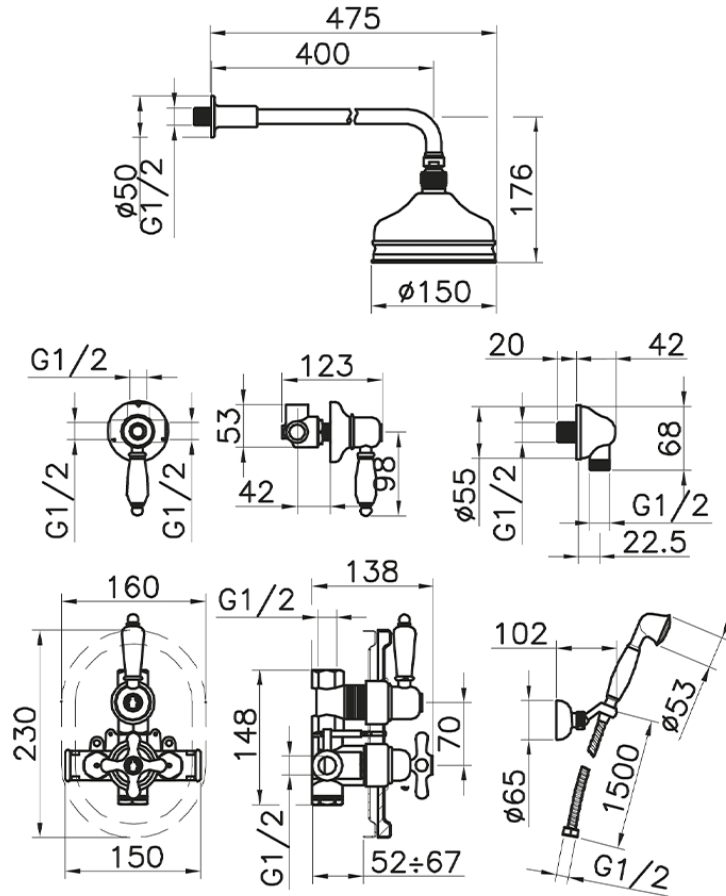

Concealed thermostatic shower mixer CROISETTE_913.CS01H.

913.CS01H.

<https://en.huberitalia.com/concealed-thermostatic-shower-mixer-croisette-913-cs01h>

2026-06-26