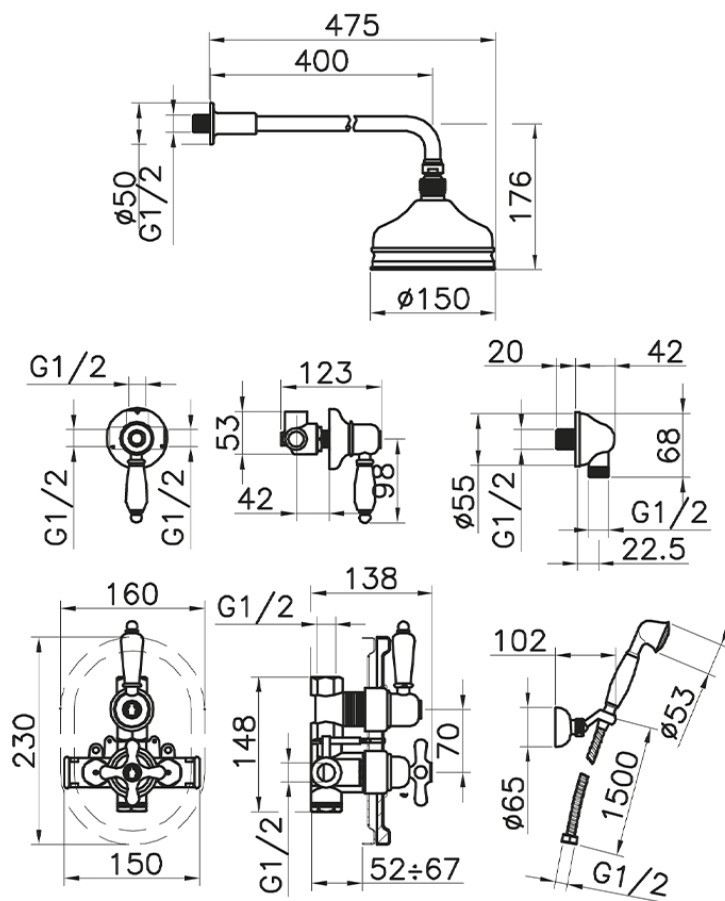

Concealed thermostatic shower mixer CROISETTE_913.CS01H.

913.CS01H.

<https://en.huberitalia.com/concealed-thermostatic-shower-mixer-croisette-913-cs01h>

2026-04-09