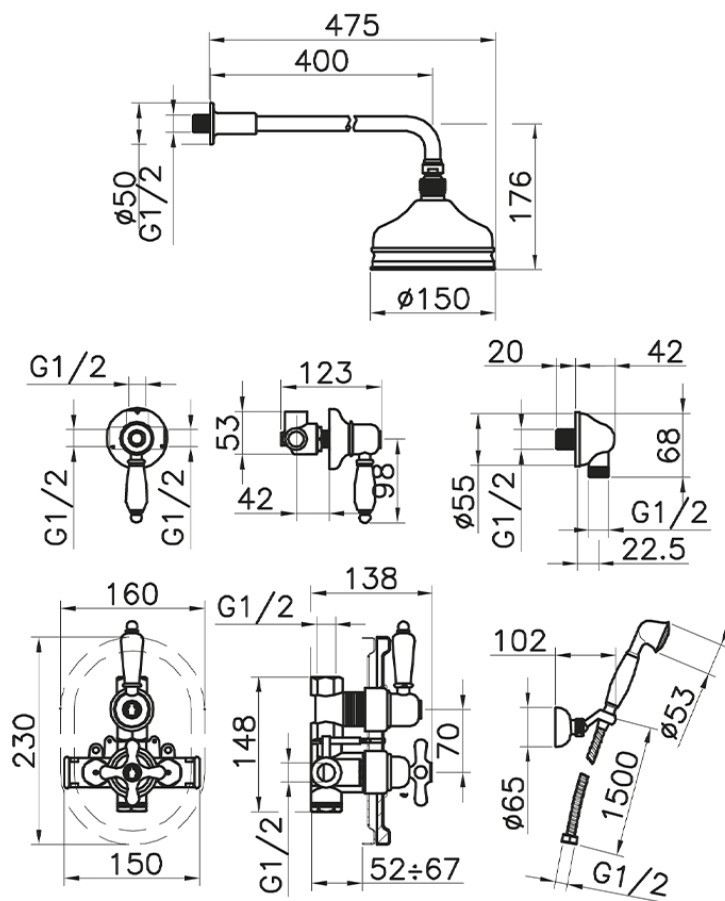

## Concealed thermostatic shower mixer CROISETTE\_913.CS01H.

913.CS01H.

<https://en.huberitalia.com/concealed-thermostatic-shower-mixer-croisette-913-cs01h>

2026-06-06