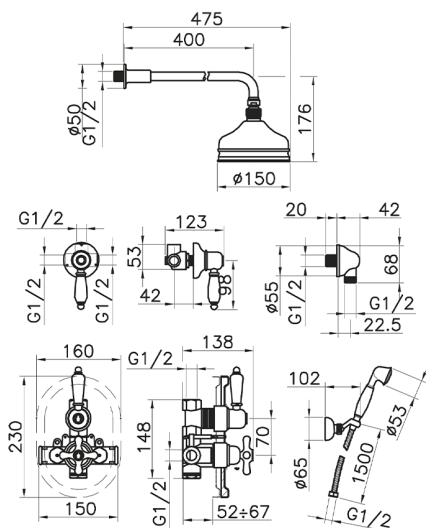

## Concealed thermostatic shower mixer CROISETTE\_913.CS01H.

MODEL **913.CS01H.**

Concealed thermostatic shower mixer, 1/2" concealed Thermostatic Mixer, 1/2" outlet stopvalve, 2-outlet diverter, wall mounted adjustable handshower bracket, 400 mm shower arm with headshower, 150 mm Brass round headshower, 53 mm Brass classic one spray handshower, 1/2" wall elbow, 150 cm Brass flexible hose

### CHARACTERISTICS

Cartridge Spare Parts **24.04A.PP**

**8x20 Plus P Thermostatic Valve**

Installation **Concealed**