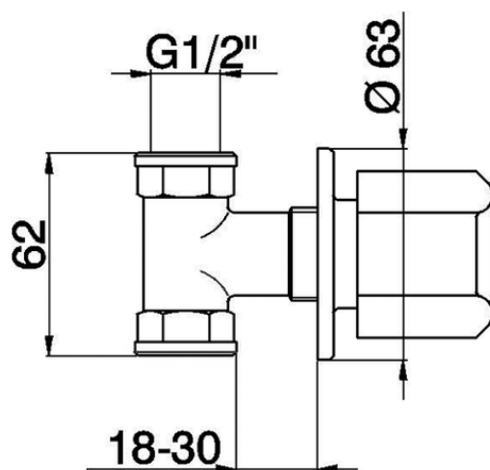

Concealed stop valve EVA_EV000300

EV000300

<https://en.huberitalia.com/concealed-stop-valve-eva-ev000300>

2026-06-07