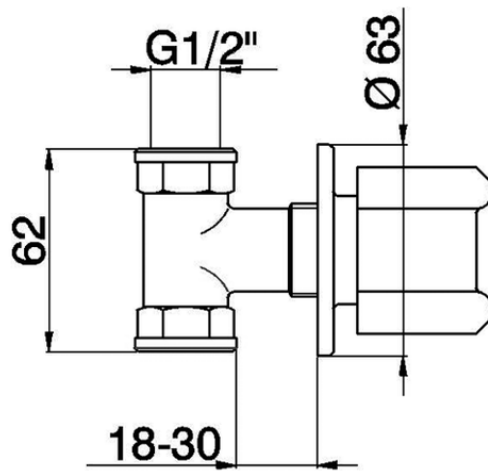

Concealed stop valve EVA_EV000300

EV000300

<https://en.huberitalia.com/concealed-stop-valve-eva-ev000300>

2026-04-10