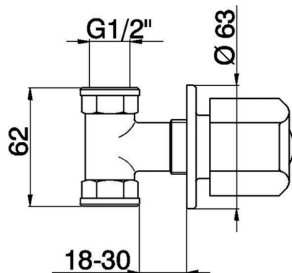

Concealed stop valve EVA_EV000300

MODEL **EV000300**

Concealed stop valve, 1/2" F outlet, without handle

AVAILABLE FINISHINGS

CHARACTERISTICS

Installation **Concealed**

2026-04-08