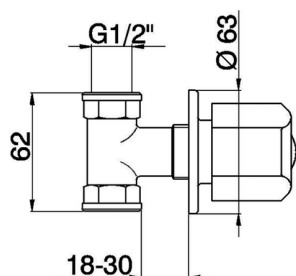

Concealed stop valve EVA_EV000300

MODEL **EV000300**

Concealed stop valve, 1/2" F outlet, without handle

AVAILABLE FINISHINGS

CHARACTERISTICS

Installation **Concealed**

2026-06-29