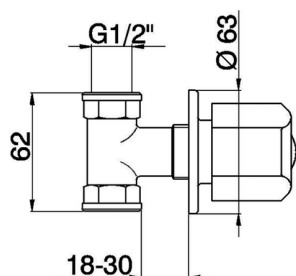

Concealed stop valve EVA_EV000300

MODEL **EV000300**

Concealed stop valve, 1/2" F outlet, without handle

AVAILABLE FINISHINGS

CHARACTERISTICS

Installation **Concealed**

2026-06-07