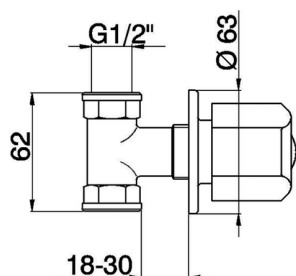

## Concealed stop valve EVA\_EV000300

MODEL **EV000300**

Concealed stop valve, 1/2" F outlet, without handle

AVAILABLE FINISHINGS

CHARACTERISTICS

Installation **Concealed**

2026-06-07