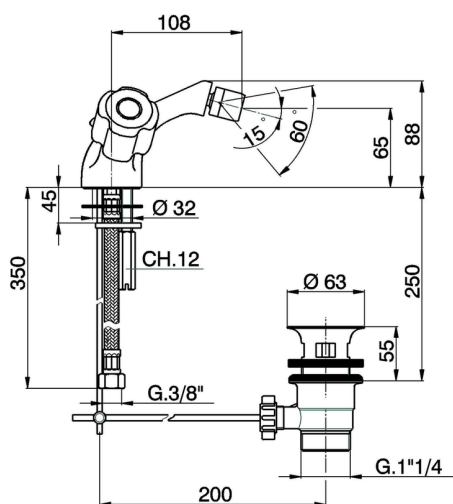

Bidet mixer EVA_EV000558

MODEL **EV000558**

Bidet mixer, with 1"1/4 automatic pop-up waste, G.3/8" stainless steel flexible hoses, without handles

AVAILABLE FINISHINGS

CHARACTERISTICS

2024-12-18