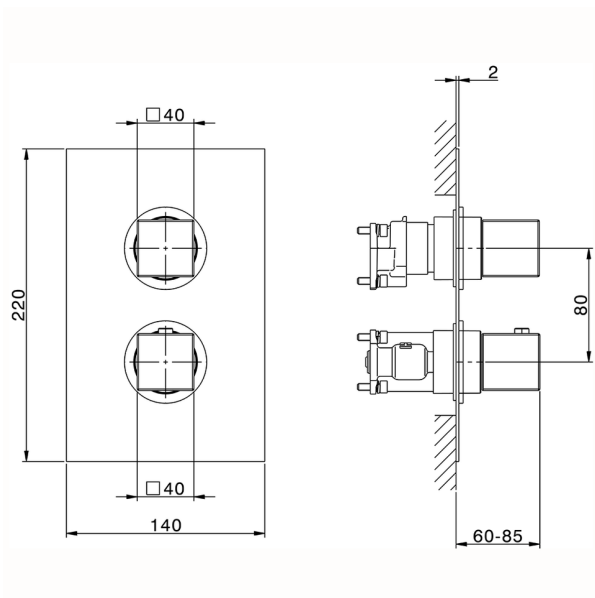

Exposed part for Thermostatic One Box Valve ONE BOX_NE0BT030

MODEL **NE0BT030**

Exposed part for Thermostatic One Box Valve, with 1-2-3 outlet deviator, Minimum depth of installation: 67 mm, without concealed part, for items ZB00B030-ZB00B031

AVAILABLE FINISHINGS

-  **21** 21 Chrome
-  **2F** 2F Brushed Nickel
-  **40** 40 Matt Black
-  **4Q** 4Q Matt White

CHARACTERISTICS

Cartridge Spare Parts **24.04A.PP**

8x20 Plus P Thermostatic Valve

Installation **Concealed**

Required concealed parts **ZB00B031**

ZB00B030

DeviaStop

The Huber Devia Stop technology allows to adjust the water flow and to direct it to the selected output point (overhead soaker, hand shower, etc).