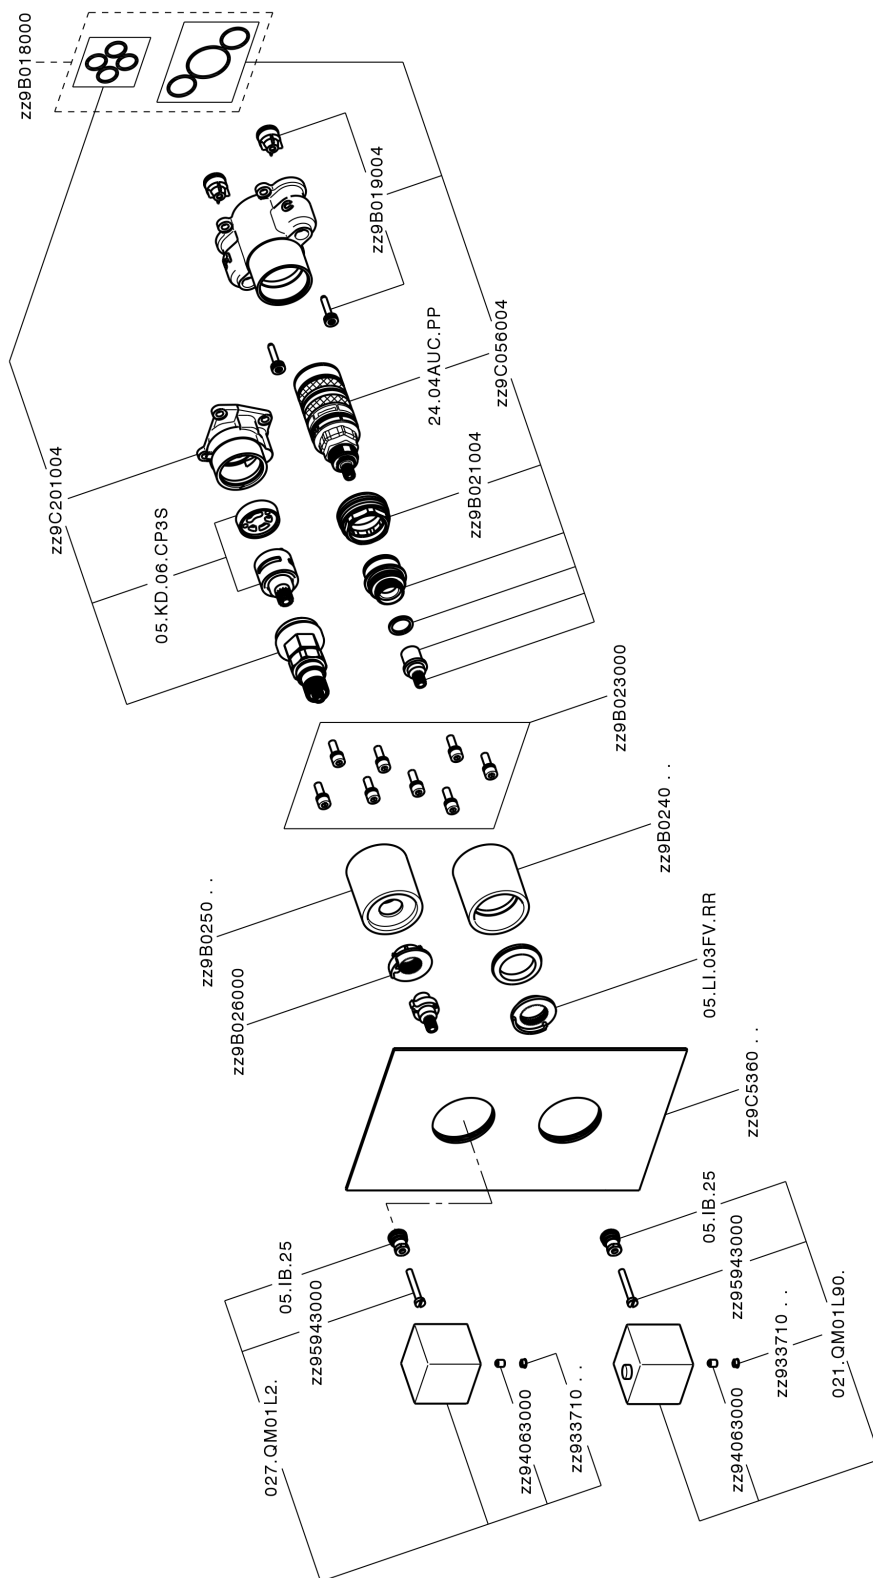

Exposed part for Thermostatic One Box Valve ONE BOX_NE0BT030

MODEL **NE0BT030**

Exposed part for Thermostatic One Box Valve, with 1-2-3 outlet deviator, Minimum depth of installation: 67 mm, without concealed part, for items ZB00B030-ZB00B031

AVAILABLE FINISHINGS

-  **21** 21 Chrome
-  **2F** 2F Brushed Nickel
-  **40** 40 Matt Black
-  **4Q** 4Q Matt White

CHARACTERISTICS

Cartridge Spare Parts **24.04A.PP**

8x20 Plus P Thermostatic Valve

Installation **Concealed**

Required concealed parts **ZB00B031**

ZB00B030

DeviaStop

The Huber Devia Stop technology allows to adjust the water flow and to direct it to the selected output point (overhead soaker, hand shower, etc).

Thermostatic

The Huber thermostatic is your personal water manager, helping you to handle, control and save water and energy.

Exposed part for Thermostatic One Box Valve ONE BOX_NE0BT030

NE0BT030

<https://en.huberitalia.com/exposed-part-for-thermostatic-one-box-valve-one-box-ne0bt030>