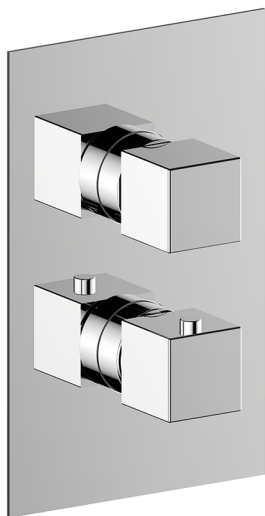

Exposed part for Thermostatic One Box Valve ONE BOX_NE0BT030

MODEL **NE0BT030**

Exposed part for Thermostatic One Box Valve, with 1-2-3 outlet deviator, Minimum depth of installation: 67 mm, without concealed part, for items ZB00B030-ZB00B031

AVAILABLE FINISHINGS

-  **21** 21 Chrome
-  **2F** 2F Brushed Nickel
-  **40** 40 Matt Black
-  **4Q** 4Q Matt White

CHARACTERISTICS

Cartridge Spare Parts **24.04A.PP**

8x20 Plus P Thermostatic Valve

Installation **Concealed**

Required concealed parts **ZB00B031**

ZB00B030

DeviaStop

The Huber Devia Stop technology allows to adjust the water flow and to direct it to the selected output point (overhead soaker, hand shower, etc).