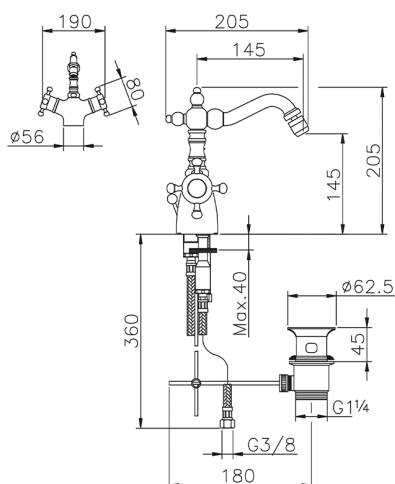

Thermostatic bidet mixer VICTORIAN_VTT56010

MODEL **VTT56010**

Thermostatic bidet mixer, with 1"1/4 automatic pop up waste, swivel Spout, G.3/8" Stainless Steel Flexible

AVAILABLE FINISHINGS

-  **21** 21 Chrome
-  **27** 27 Old Bronze
-  **2A** 2A Satin Brushed Nickel
-  **2G** 2G Antique Gold
-  **2W** 2W Brushed Gold

CHARACTERISTICS

Cartridge Spare Parts **24.04A.PP**

8x20 Plus P Thermostatic Valve

Thermostatic

The Huber thermostatic is your personal water manager, helping you to handle, control and save water and energy.

Thermostatic bidet mixer VICTORIAN_VTT56010

VTT56010

<https://en.huberitalia.com/thermostatic-bidet-mixer-victorian-vtt56010>

2026-06-26