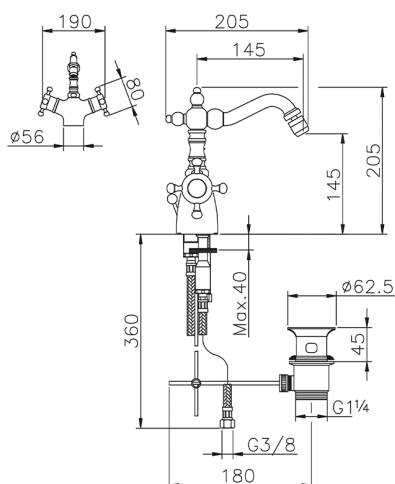

## Thermostatic bidet mixer VICTORIAN\_VTT56010

MODEL **VTT56010**

Thermostatic bidet mixer, with 1"1/4 automatic pop up waste, swivel Spout, G.3/8" Stainless Steel Flexible

### CHARACTERISTICS

Cartridge Spare Parts **24.04A.PP**

**8x20 Plus P Thermostatic Valve**

## Thermostatic bidet mixer VICTORIAN\_VTT56010

VTT56010

<https://en.huberitalia.com/thermostatic-bidet-mixer-victorian-vtt56010>

2026-04-08