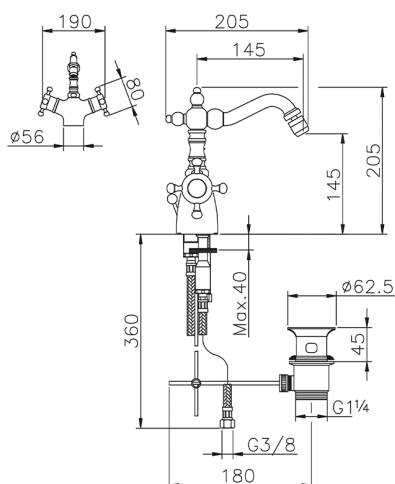

Thermostatic bidet mixer VICTORIAN_VTT56010

MODEL **VTT56010**

Thermostatic bidet mixer, with 1"1/4 automatic pop up waste, swivel Spout, G.3/8" Stainless Steel Flexible

AVAILABLE FINISHINGS

-  **21** 21 Chrome
-  **27** 27 Old Bronze
-  **2A** 2A Satin Brushed Nickel
-  **2G** 2G Antique Gold
-  **2W** 2W Brushed Gold

CHARACTERISTICS

Cartridge Spare Parts **24.04A.PP**

8x20 Plus P Thermostatic Valve

Thermostatic

The Huber thermostatic is your personal water manager, helping you to handle, control and save water and energy.

Thermostatic bidet mixer VICTORIAN_VTT56010

VTT56010

<https://en.huberitalia.com/thermostatic-bidet-mixer-victorian-vtt56010>

2026-05-02