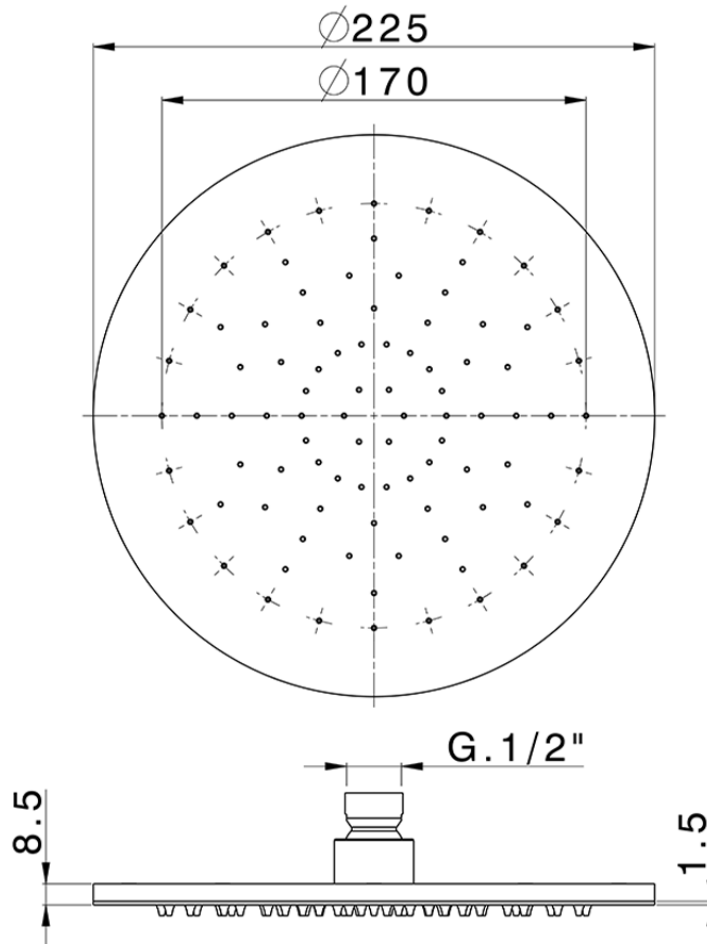

Ø 225 mm inspectable arm showerheads SHOWER_SS020000

SS020000

<https://en.huberitalia.com/o-225-mm-inspectable-arm-showerheads-shower-ss020000>

2025-01-07