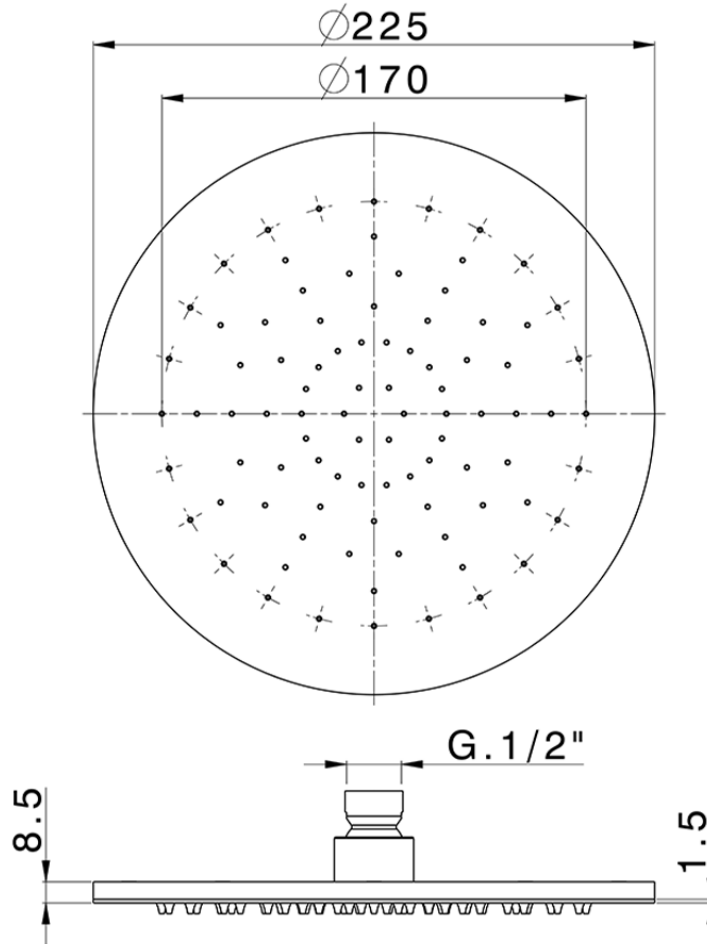

## Ø 225 mm inspectable arm showerheads SHOWER\_SS020000

SS020000

<https://en.huberitalia.com/o-225-mm-inspectable-arm-showerheads-shower-ss020000>

2025-01-07