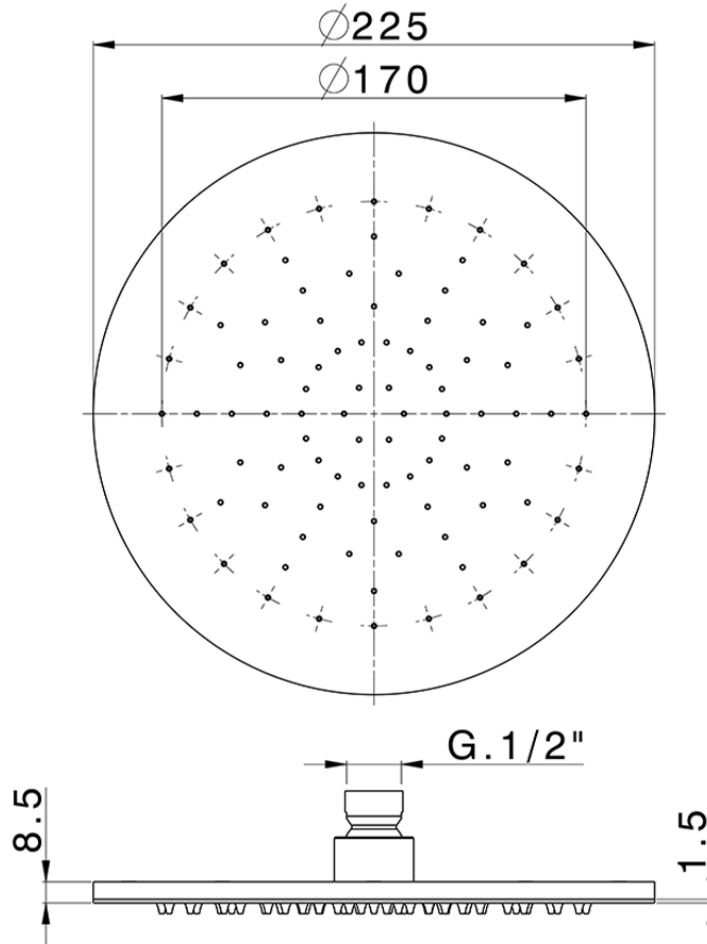

Ø 225 mm inspectable arm showerheads SHOWER_SS020000

SS020000

<https://en.huberitalia.com/o-225-mm-inspectable-arm-showerheads-shower-ss020000>

2025-01-05