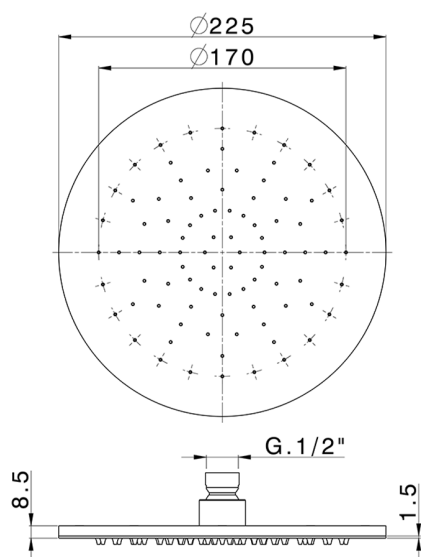

Ø 225 mm inspectable arm showerheads SHOWER_SS020000

MODEL **SS020000**

Ø 225 mm inspectable arm showerheads, rain function, 9 mm thick, Stainless Steel AISI 304

AVAILABLE FINISHINGS

- **40** 40 Matt Black
- **4Q** 4Q Matt White
- **D1** D1 Brushed Inox
- **D2** D2 Polished Inox

CHARACTERISTICS

Hygienic Spray

Shut-off Hand shower, for sanitary cleaning.

2025-01-05