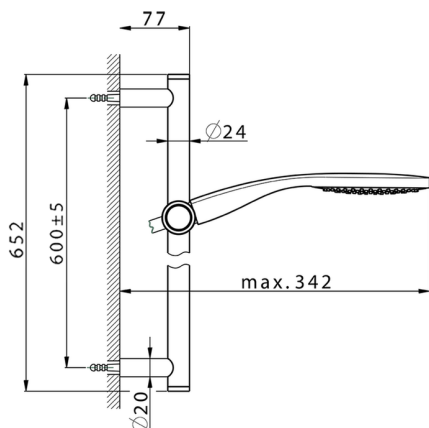

CHARACTERISTICS

2024-11-21