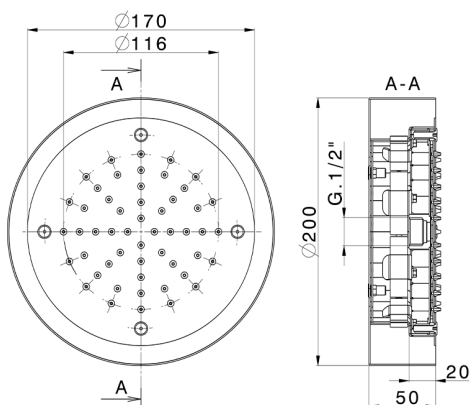

CHARACTERISTICS

2024-11-15