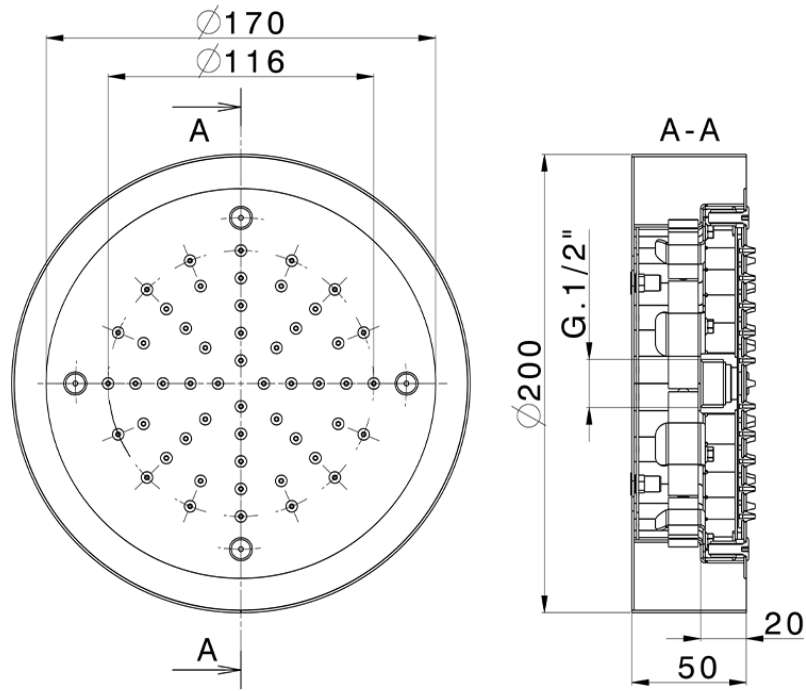

Ø 200 mm Chromotherapy Ceiling showerhead ZEN_ZS1C0235

ZS1C0235

<https://en.huberitalia.com/o-200-mm-chromotherapy-ceiling-showerhead-zen-zs1c0235>

2024-11-15