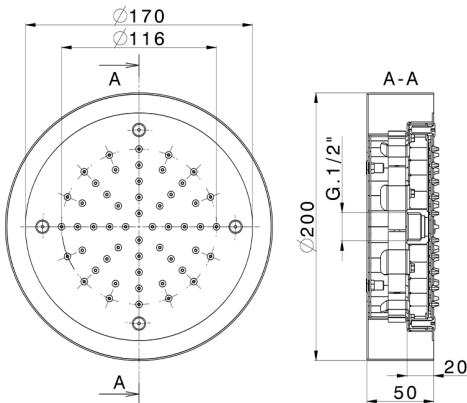

Ø 200 mm Chromotherapy Ceiling showerhead ZEN_ZS1C0235

MODEL **ZS1C0235**

Ø 200 mm Chromotherapy Ceiling showerhead, with white cover, rain, chromotherapy functions, control unit, concealed push-button panel included, Stainless Steel AISI 304