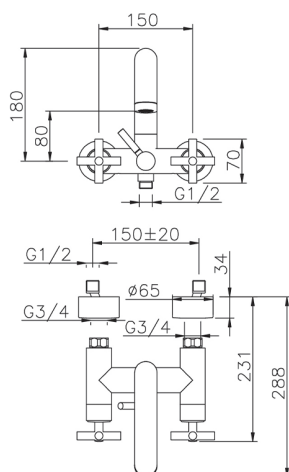

Bath mixer SUITE_SU000130

MODEL **SU000130**

Bath mixer, without shower set, 1/2" M flexible connection

AVAILABLE FINISHINGS

-  **21** 21 Chrome
-  **40** 40 Matt Black
-  **2F** 2F Brushed Nickel
-  **2W** 2W Brushed Gold