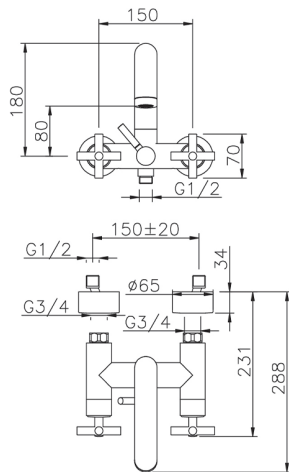

Bath mixer SUITE_SU000130

MODEL **SU000130**

Bath mixer, without shower set, 1/2" M flexible connection

AVAILABLE FINISHINGS

-  **21** 21 Chrome
-  **40** 40 Matt Black
-  **2F** 2F Brushed Nickel
-  **2W** 2W Brushed Gold