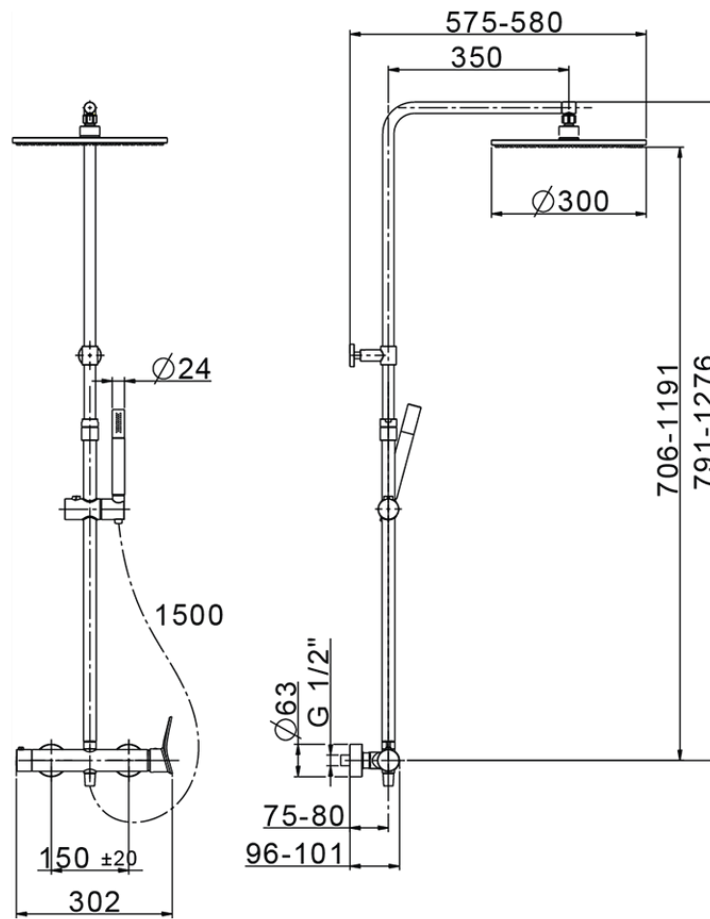

2-function single lever shower set COLUMNS_HC004030

HC004030

<https://en.huberitalia.com/2-function-single-lever-shower-set-columns-hc004030>

2026-04-29