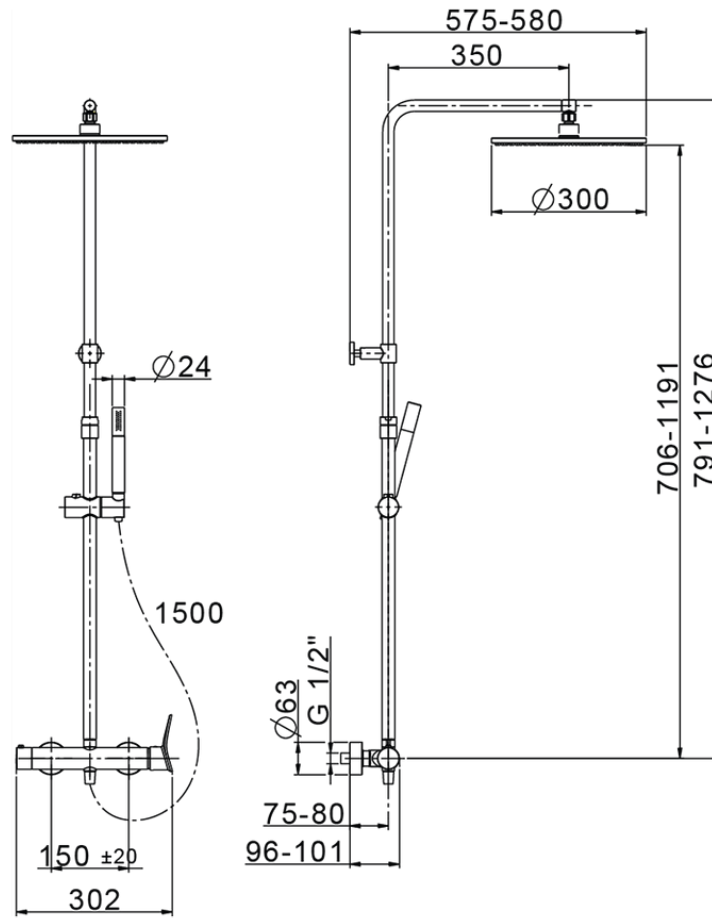

2-function single lever shower set COLUMNS_HC004030

HC004030

<https://en.huberitalia.com/2-function-single-lever-shower-set-columns-hc004030>

2026-06-27