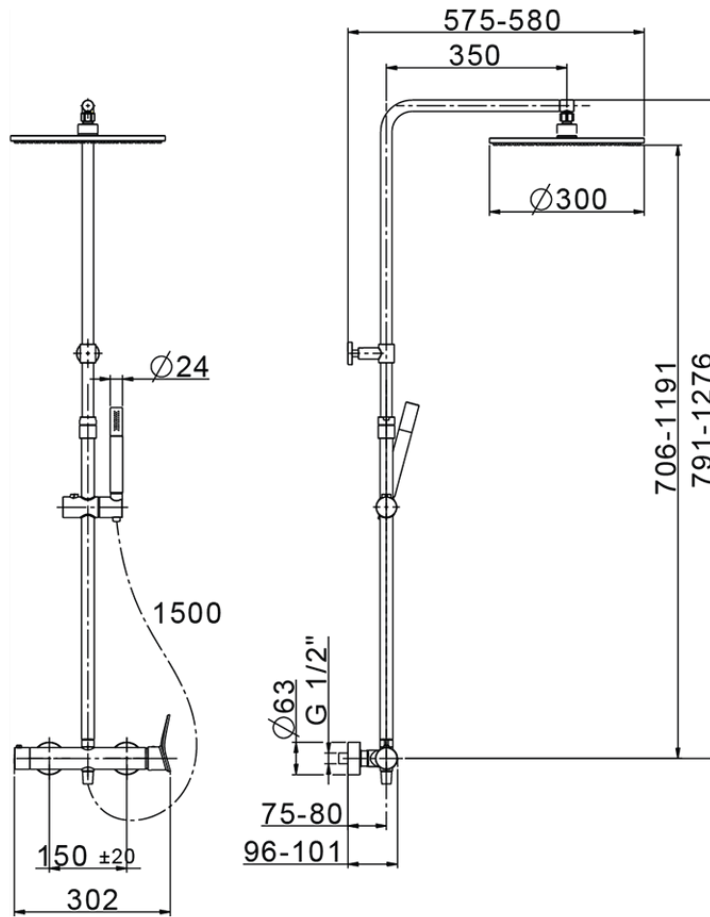

2-function single lever shower set COLUMNS_HC004030

HC004030

<https://en.huberitalia.com/2-function-single-lever-shower-set-columns-hc004030>

2026-04-06