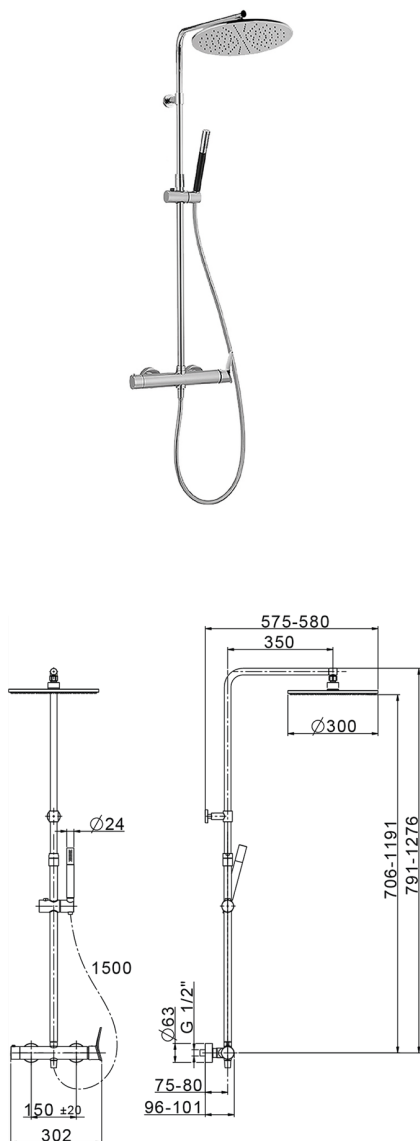

2-function single lever shower set COLUMNS_HC004030

MODEL **HC004030**

2-function single lever shower set, 2-outlet devia stop, adjustable riser column, sliding shower bracket, Brass D.24mm minimalistic one spray handshower, 300 mm Brass round headshower, 150 cm smooth SUPREME flexible hose

AVAILABLE FINISHINGS

-  **21** 21 Chrome
-  **40** 40 Matt Black
-  **4Q** 4Q Matt White
-  **6T** 6T Chrome/Matt Black

CHARACTERISTICS

Cartridge Spare Parts **ZZ95409000**

35 mm Cartridge

DeviaStop

The Huber Devia Stop technology allows to adjust the water flow and to direct it to the selected output point (overhead soaker, hand shower, etc).