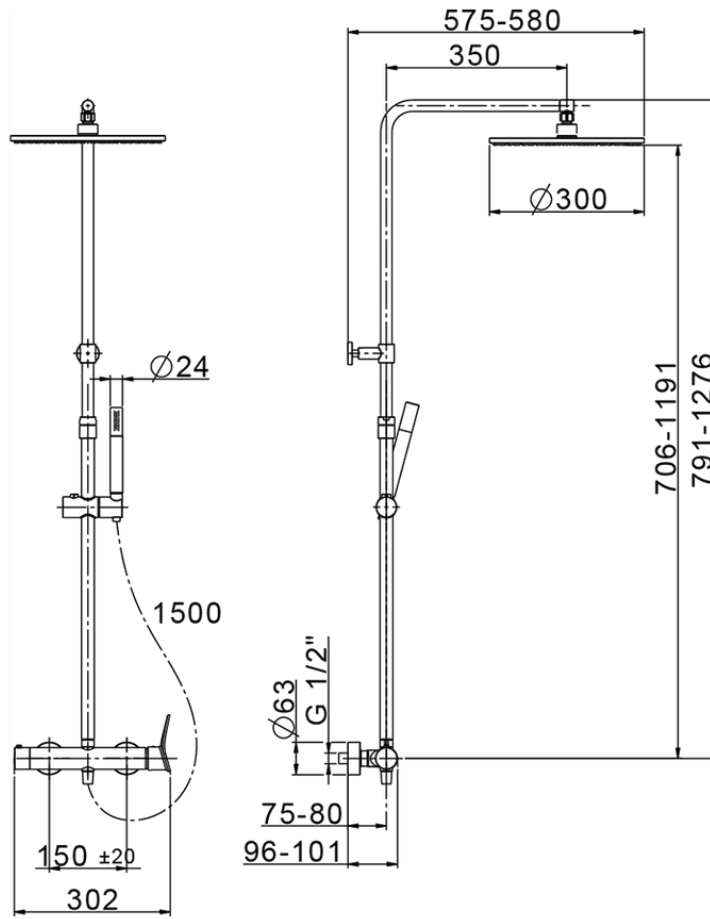

2-function single lever shower set COLUMNS_HC004030

HC004030

<https://en.huberitalia.com/2-function-single-lever-shower-set-columns-hc004030>

2026-04-05