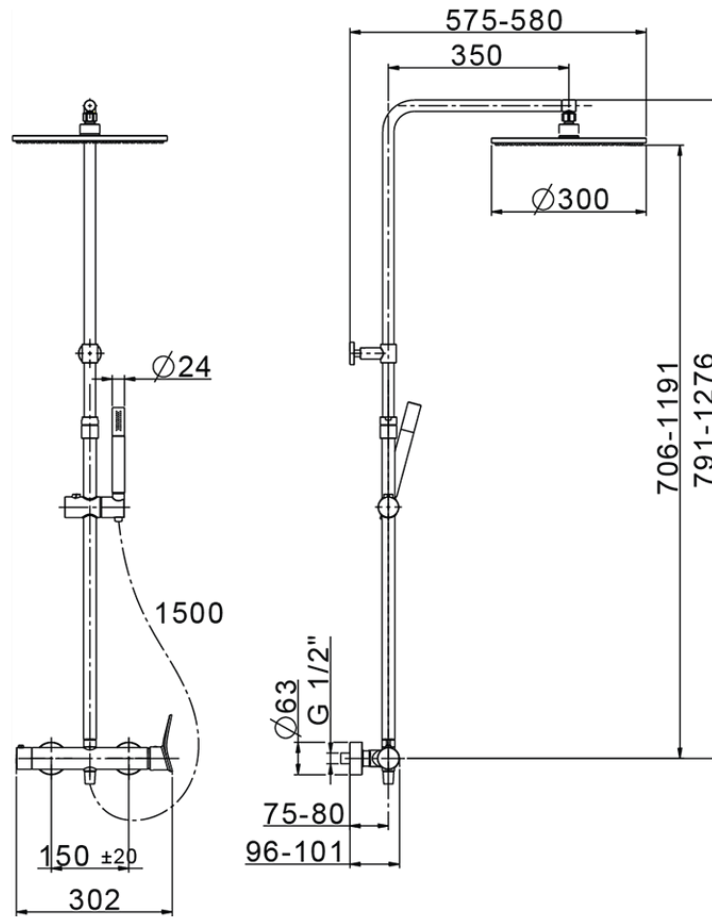

2-function single lever shower set COLUMNS_HC004030

HC004030

<https://en.huberitalia.com/2-function-single-lever-shower-set-columns-hc004030>

2026-06-06