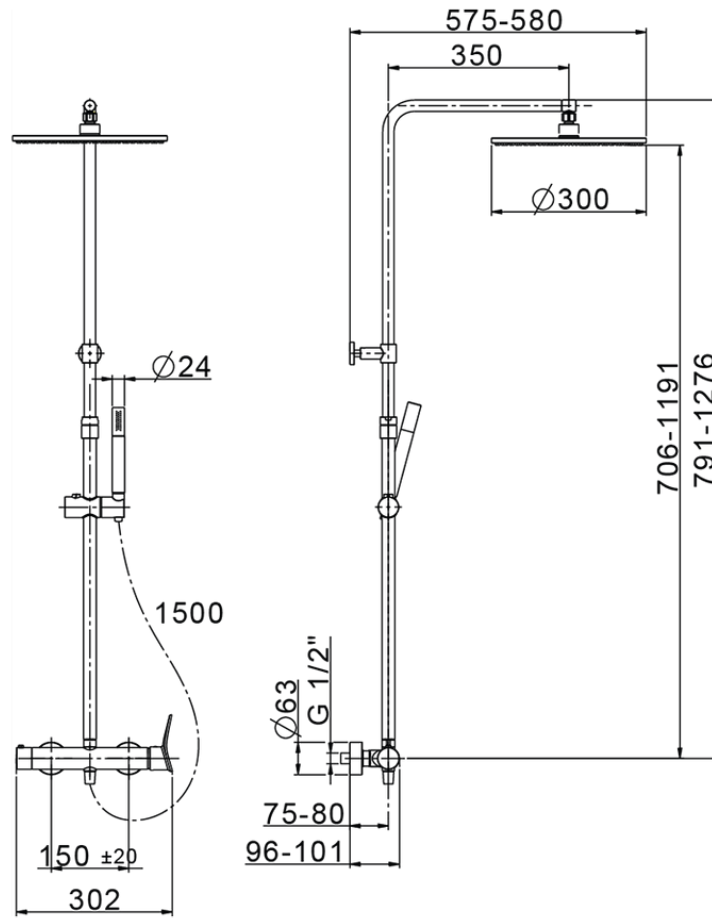

2-function single lever shower set COLUMNS\_HC004030

HC004030

<https://en.huberitalia.com/2-function-single-lever-shower-set-columns-hc004030>

2026-04-08