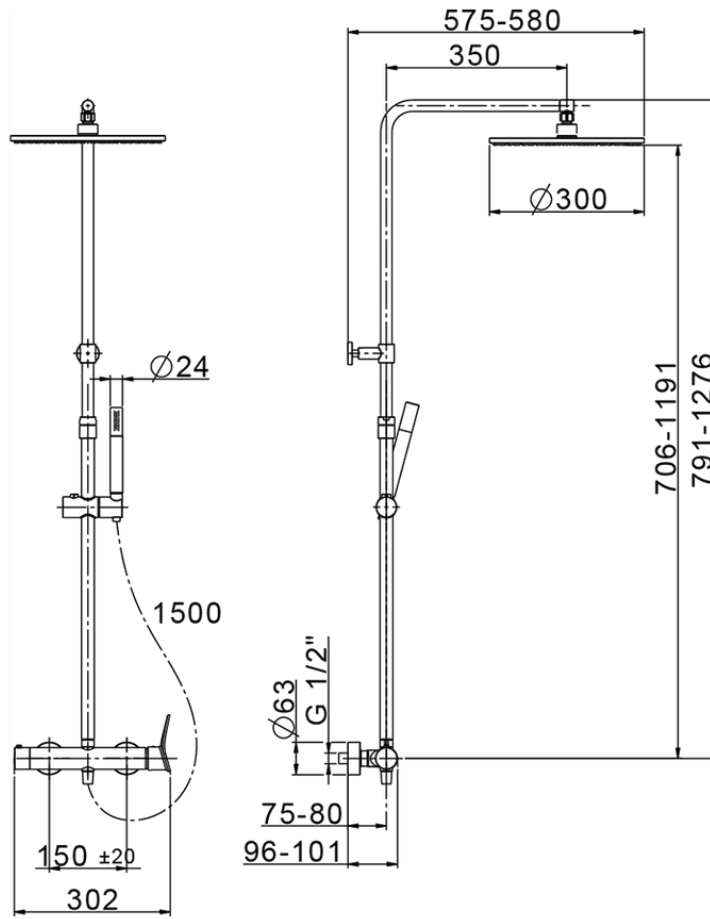

2-function single lever shower set COLUMNS_HC004030

HC004030

<https://en.huberitalia.com/2-function-single-lever-shower-set-columns-hc004030>

2026-06-27