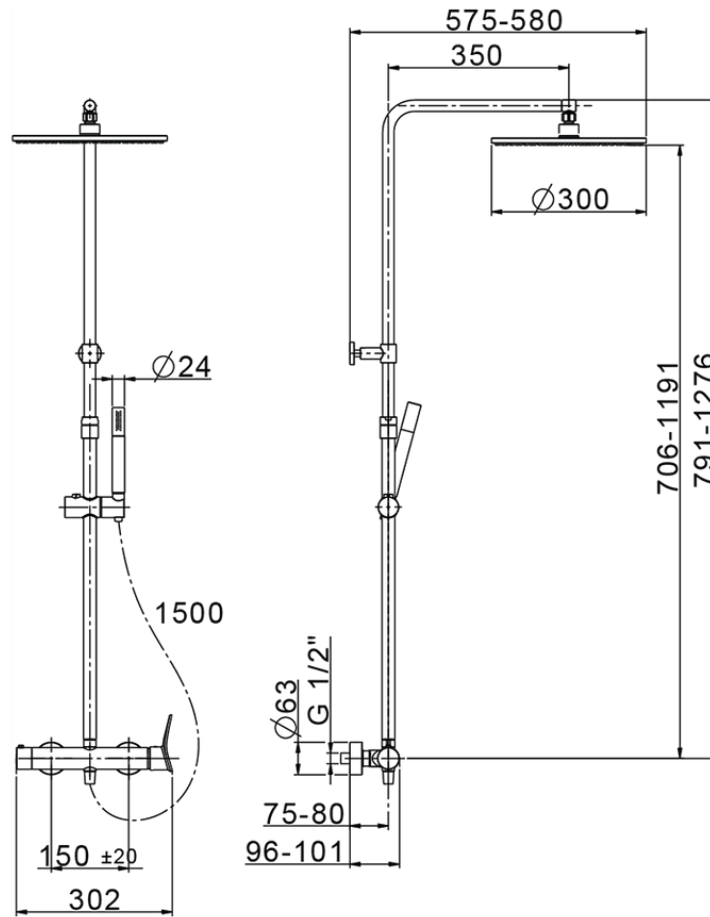

2-function single lever shower set COLUMNS_HC004030

HC004030

<https://en.huberitalia.com/2-function-single-lever-shower-set-columns-hc004030>

2026-06-06