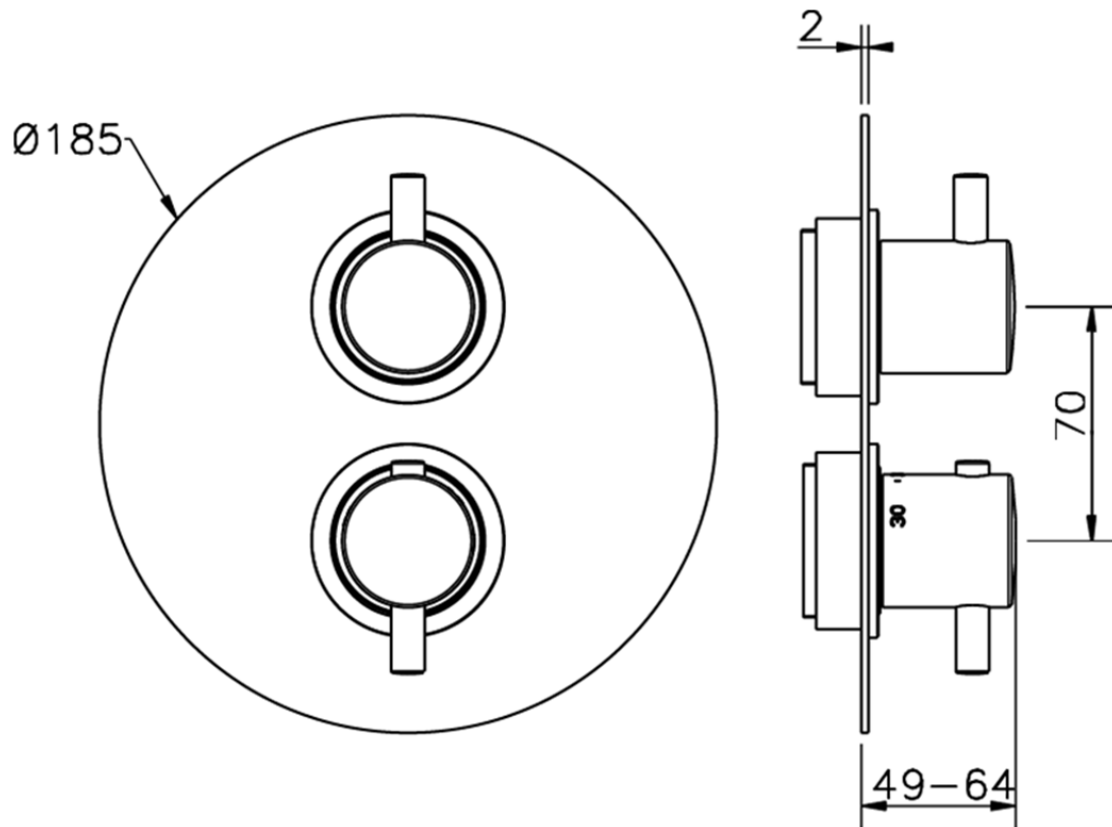

Exposed part for con.thermo.shower valve, 2-outlet THERMO_K2018100

K2018100

<https://en.huberitalia.com/exposed-part-for-con-thermo-shower-valve-2-outlet-thermo-k2018100>

Piastra/Plate/Plaque/Platte/Placa

2-3mm: XX 25-40 YY 76-91

10 mm: XX 16-31 YY 65-80

ZB018101

<https://en.huberitalia.com/2-outlet-concealed-thermostatic-shower-valve-concealed-zb018101>

2024-09-20