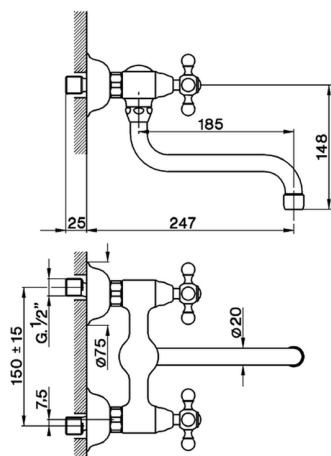

Exposed sink mixer KITCHEN_AC900400

MODEL **AC900400**

Exposed sink mixer, swivel spout

AVAILABLE FINISHINGS

-  **21** 21 Chrome
-  **26** 26 Old Copper
-  **27** 27 Old Bronze

CHARACTERISTICS

2026-04-09