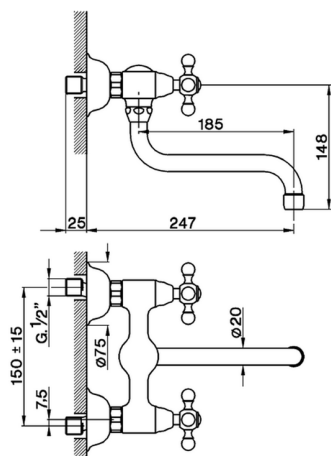

Exposed sink mixer KITCHEN_AC900400

MODEL **AC900400**

Exposed sink mixer, swivel spout

AVAILABLE FINISHINGS

-  **21** 21 Chrome
-  **26** 26 Old Copper
-  **27** 27 Old Bronze

CHARACTERISTICS

2026-05-25