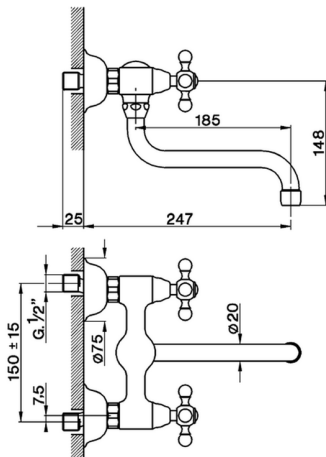

Exposed sink mixer KITCHEN_AC900400

MODEL **AC900400**

Exposed sink mixer, swivel spout

AVAILABLE FINISHINGS

-  **21** 21 Chrome
-  **26** 26 Old Copper
-  **27** 27 Old Bronze

CHARACTERISTICS

2026-05-01