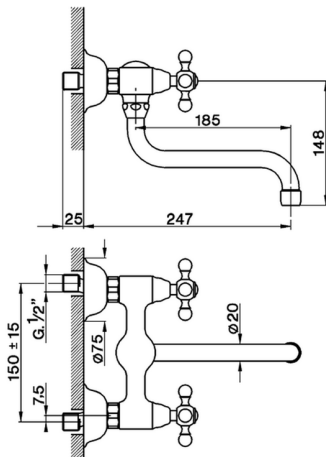

Exposed sink mixer KITCHEN_AC900400

MODEL **AC900400**

Exposed sink mixer, swivel spout

AVAILABLE FINISHINGS

- **21** 21 Chrome
- **26** 26 Old Copper
- **27** 27 Old Bronze

CHARACTERISTICS

2026-04-06