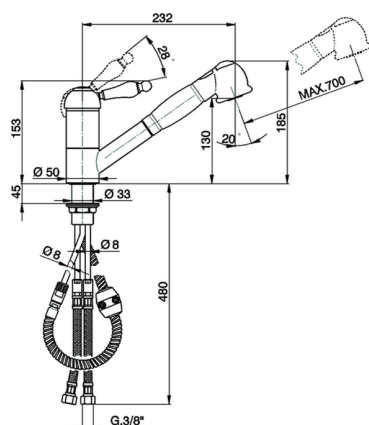

## Single lever sink mixer with extrac.shower KITCHEN\_AY902570

MODEL **AY902570**

Single lever sink mixer with extrac.shower,swivel spout,2 sprays handshower,Brass 150 cm flexible hose

AVAILABLE FINISHINGS

CHARACTERISTICS

Cartridge Spare Parts **ZZ92909000**

**43 mm Cartridge**

2025-01-02