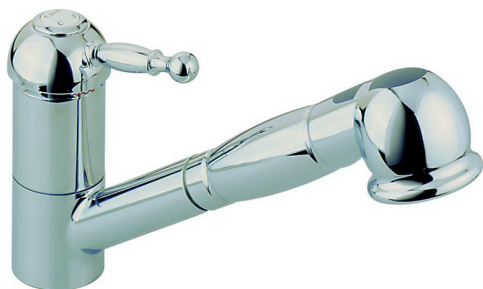

## Single lever sink mixer with extrac.shower KITCHEN\_AY902570

MODEL **AY902570**

Single lever sink mixer with extrac.shower,swivel spout,2 sprays handshower,Brass 150 cm flexible hose

AVAILABLE FINISHINGS

CHARACTERISTICS

Cartridge Spare Parts **ZZ92909000**

**43 mm Cartridge**

2025-01-02