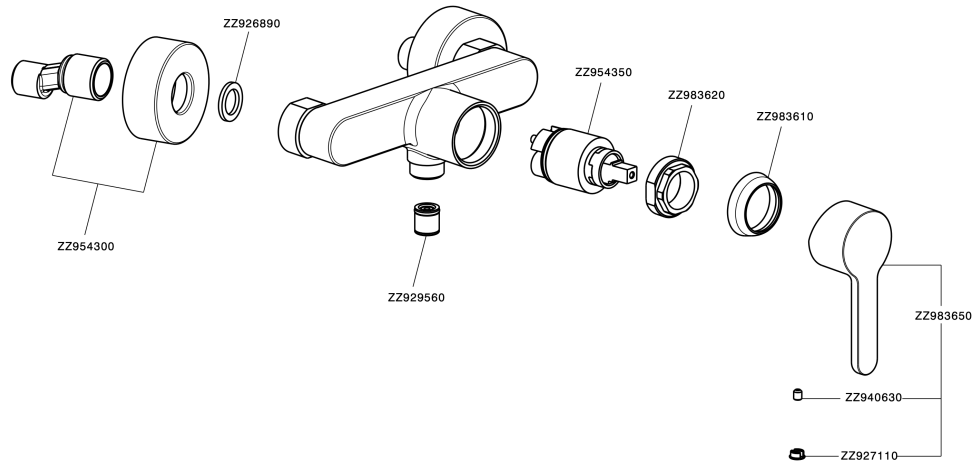

Single lever shower mixer H2_H2000443

MODEL **H2000443**

Single lever shower mixer, without shower set, 1/2" M flexible connection

AVAILABLE FINISHINGS

CHARACTERISTICS

Cartridge Spare Parts **ZZ95435000**

35 mm Cartridge

EcoStop

EcoStop feature limits water flow to approximately 50% of maximum output with one point of resistance on setting. Push slightly past the middle stop only when full water output is required. This will save water up to 50%.

Single lever shower mixer H2_H2000443

H2000443

<https://en.huberitalia.com/single-lever-shower-mixer-h2-h2000443>

2026-06-05