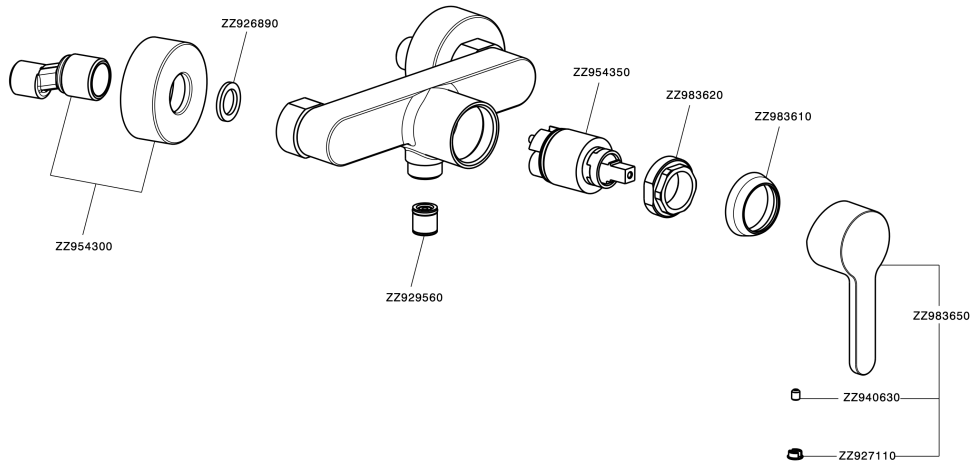

Single lever shower mixer H2_H2000443

MODEL **H2000443**

Single lever shower mixer, without shower set, 1/2" M flexible connection

AVAILABLE FINISHINGS

CHARACTERISTICS

Cartridge Spare Parts **ZZ95435000**

35 mm Cartridge

EcoStop

EcoStop feature limits water flow to approximately 50% of maximum output with one point of resistance on setting. Push slightly past the middle stop only when full water output is required. This will save water up to 50%.

Single lever shower mixer H2_H2000443

H2000443

<https://en.huberitalia.com/single-lever-shower-mixer-h2-h2000443>

2026-04-08