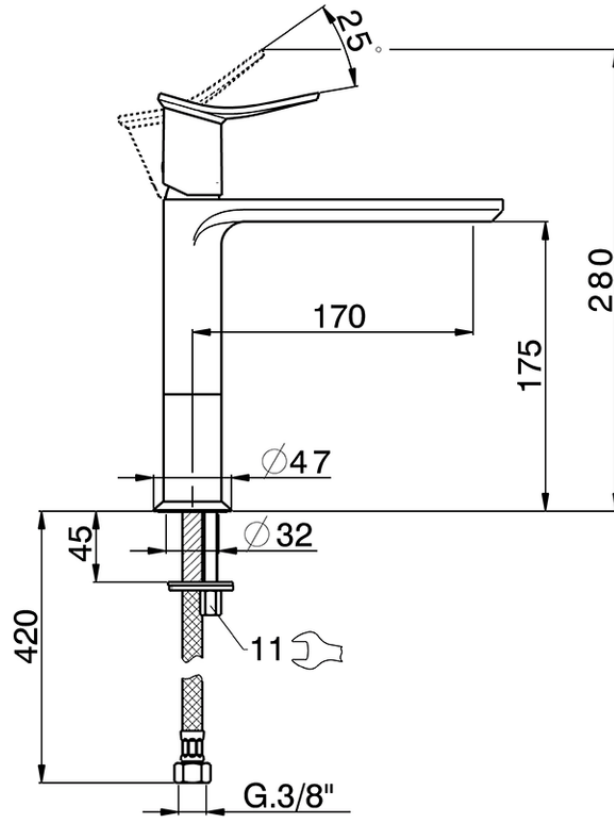

Single lever 'medium' washbasin mixer HARLOCK_HK001504

HK001504

<https://en.huberitalia.com/single-lever-medium-washbasin-mixer-harlock-hk001504>

2024-12-04