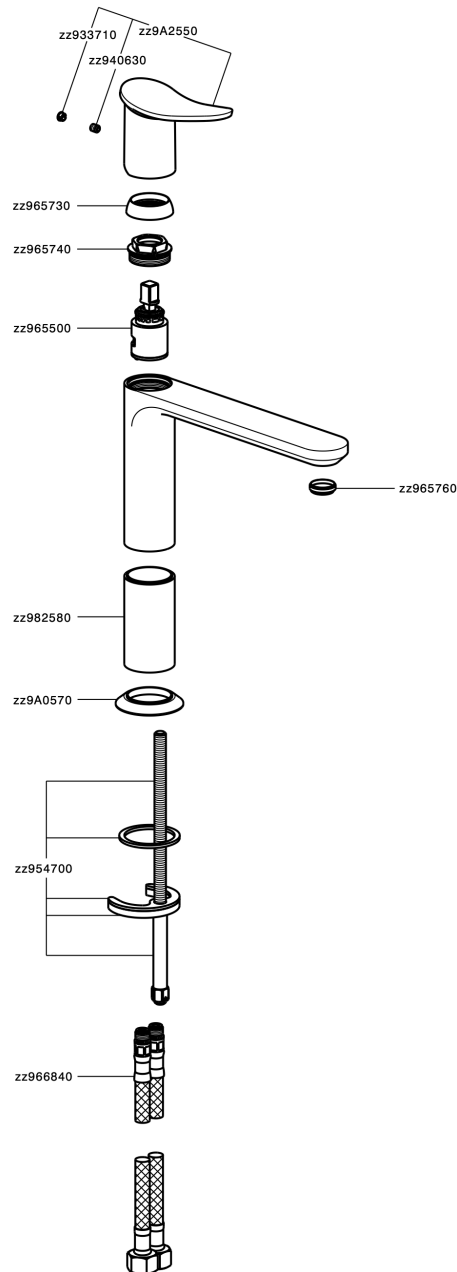

Single lever 'medium' washbasin mixer HARLOCK_HK001504

HK001504

<https://en.huberitalia.com/single-lever-medium-washbasin-mixer-harlock-hk001504>

2024-12-04