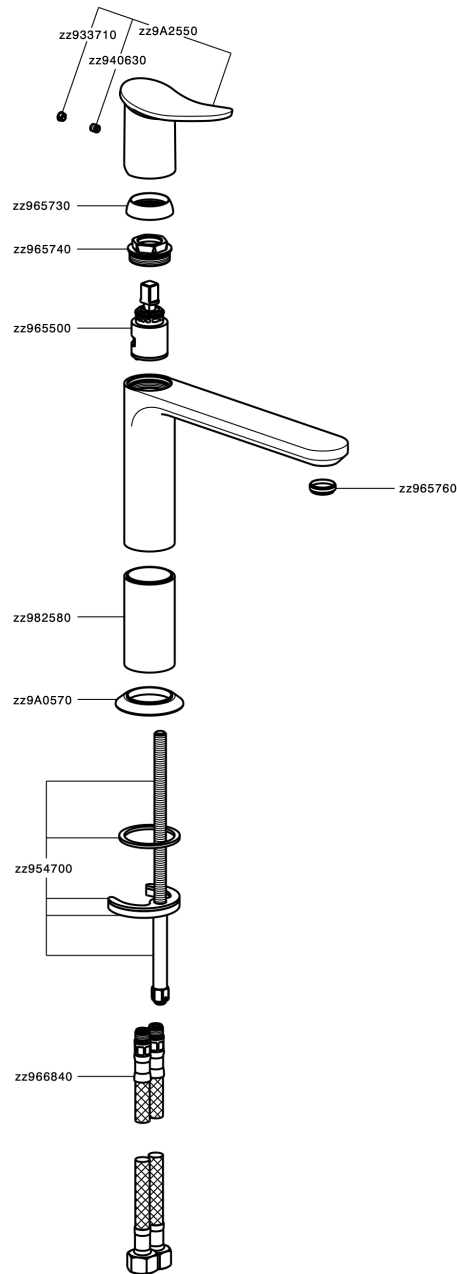

## Single lever 'medium' washbasin mixer HARLOCK\_HK001504

MODEL **HK001504**

Single lever 'medium' washbasin mixer, without automatic pop-up waste, G.3/8" stainless steel flexible hoses

### CHARACTERISTICS

Cartridge Spare Parts **ZZ96550000**

**25 mm Cartridge**

## Single lever 'medium' washbasin mixer HARLOCK\_HK001504

HK001504

<https://en.huberitalia.com/single-lever-medium-washbasin-mixer-harlock-hk001504>

2024-12-04