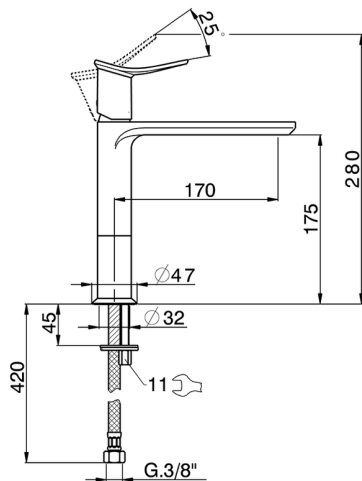

## Single lever 'medium' washbasin mixer HARLOCK\_HK001504

MODEL **HK001504**

Single lever 'medium' washbasin mixer, without automatic pop-up waste, G.3/8" stainless steel flexible hoses

### CHARACTERISTICS

Cartridge Spare Parts **ZZ96550000**

**25 mm Cartridge**

## Single lever 'medium' washbasin mixer HARLOCK\_HK001504

HK001504

<https://en.huberitalia.com/single-lever-medium-washbasin-mixer-harlock-hk001504>

2024-12-04