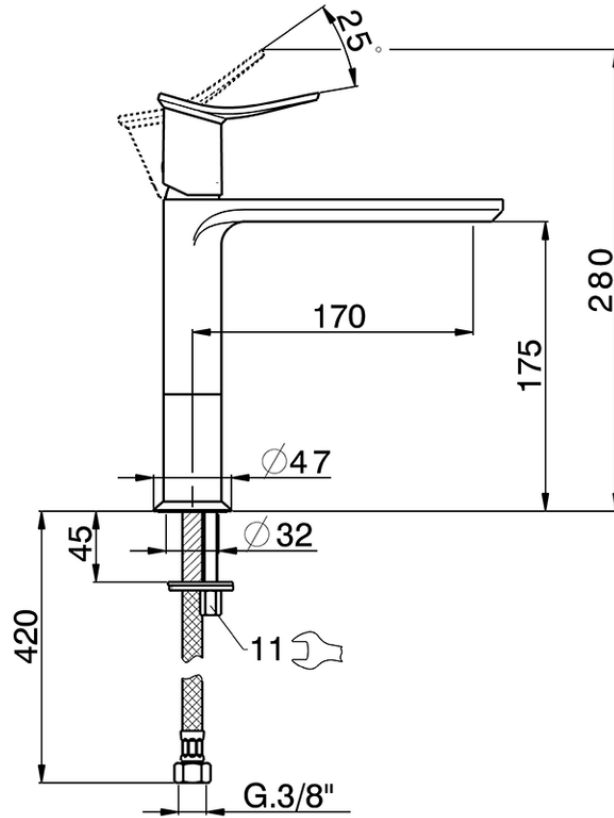

Single lever 'medium' washbasin mixer HARLOCK\_HK001504

HK001504

<https://en.huberitalia.com/single-lever-medium-washbasin-mixer-harlock-hk001504>

2024-12-22