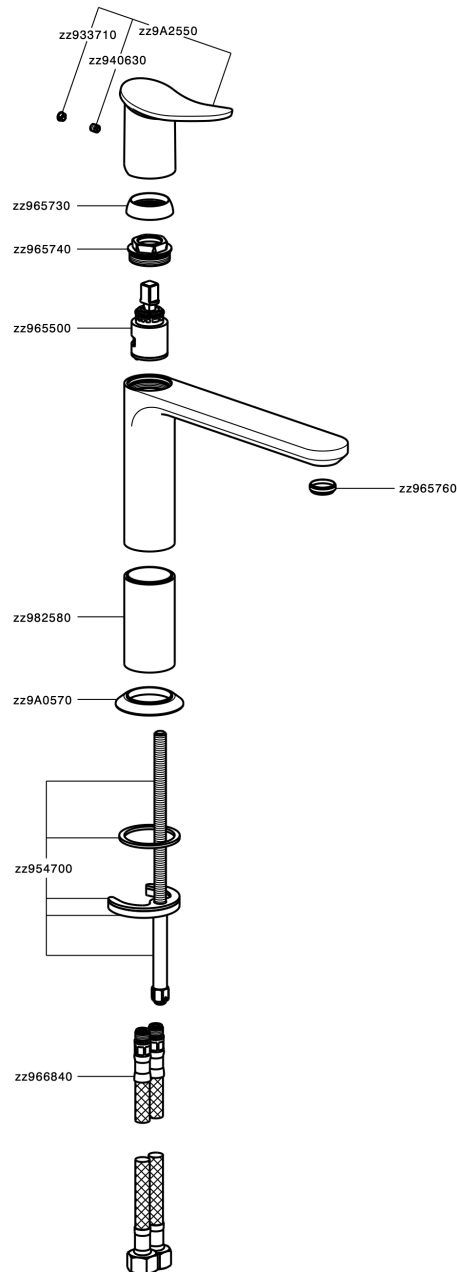

Single lever 'medium' washbasin mixer HARLOCK_HK001504

MODEL **HK001504**

Single lever 'medium' washbasin mixer, without automatic pop-up waste, G.3/8" stainless steel flexible hoses

AVAILABLE FINISHINGS

-  **21** 21 Chrome
-  **2P** 2P Rose Gold
-  **2Q** 2Q Black Titanium
-  **40** 40 Matt Black
-  **4Q** 4Q Matt White
-  **6T** 6T Chrome/Matt Black

CHARACTERISTICS

Cartridge Spare Parts **ZZ96550000**

25 mm Cartridge

Single lever 'medium' washbasin mixer HARLOCK_HK001504

HK001504

<https://en.huberitalia.com/single-lever-medium-washbasin-mixer-harlock-hk001504>

2024-12-22