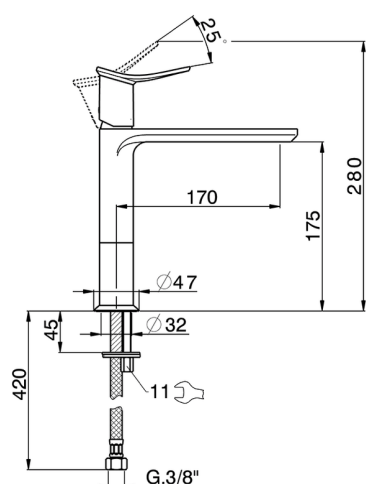

Single lever 'medium' washbasin mixer HARLOCK_HK001504

MODEL **HK001504**

Single lever 'medium' washbasin mixer, without automatic pop-up waste, G.3/8" stainless steel flexible hoses

AVAILABLE FINISHINGS

-  **21** 21 Chrome
-  **2P** 2P Rose Gold
-  **2Q** 2Q Black Titanium
-  **40** 40 Matt Black
-  **4Q** 4Q Matt White
-  **6T** 6T Chrome/Matt Black

CHARACTERISTICS

Cartridge Spare Parts **ZZ96550000**

25 mm Cartridge

Single lever 'medium' washbasin mixer HARLOCK_HK001504

HK001504

<https://en.huberitalia.com/single-lever-medium-washbasin-mixer-harlock-hk001504>

2024-12-22