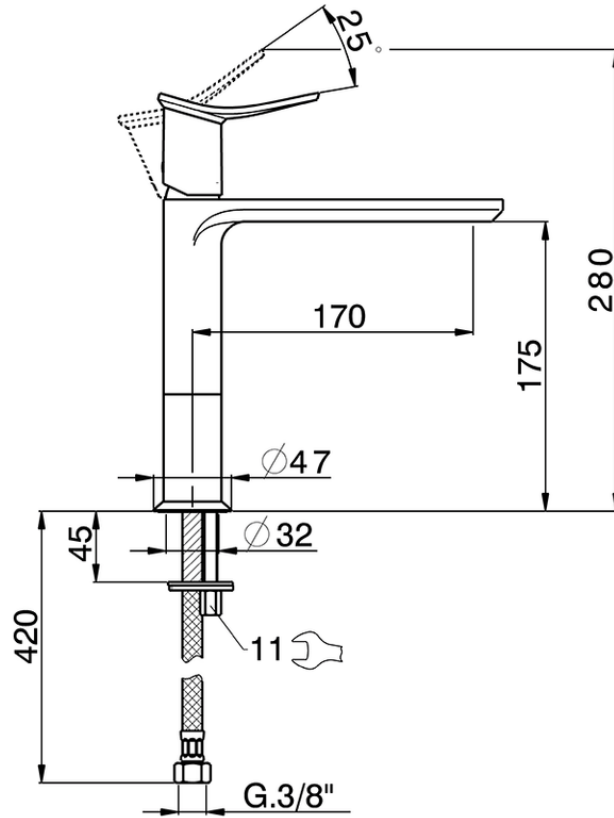

Single lever 'medium' washbasin mixer HARLOCK_HK001504

HK001504

<https://en.huberitalia.com/single-lever-medium-washbasin-mixer-harlock-hk001504>

2024-12-22